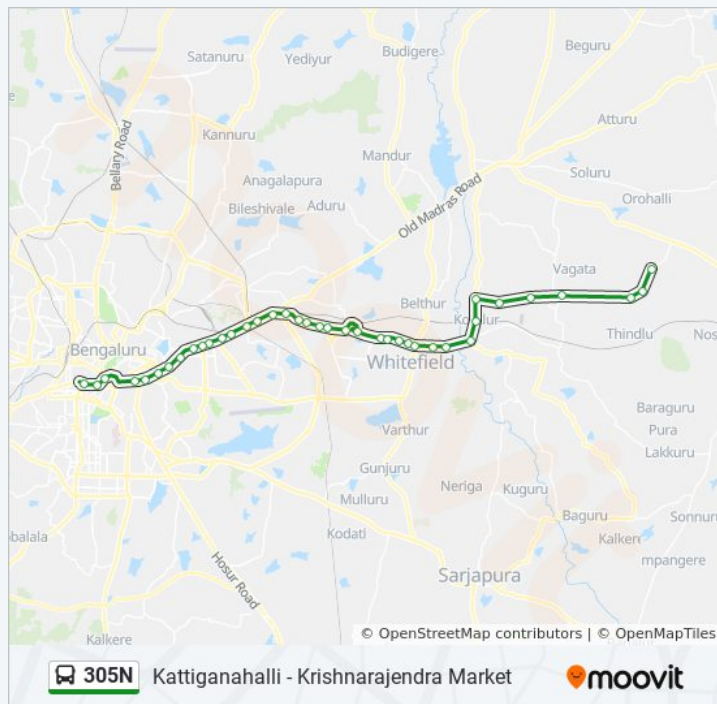

Channasandra

M.V.J.College

Hope Farm

B.P.L.

G.R Tech Park I.T.P.L

I.T.P.L.Whitefield

Pattandur Agrahara Gate

Rajapalya

Hoodi

Brook Steel E.S.I.

Garudacharpalya

Singayyanapalya

Mahadevapura

B Narayanapura

K.R.Puram Metro Station

Tin Factory

Benniganahalli

Baiyappanahalli Metro Station

N.G.E.F.

Swamy Vivekananda Metro Station / Isolation Hospital

Binnamangala (Indiranagara R.T.O.Office)

Depot 6 Indiranagara

Halasuru

Lido

D.I.G.Office

Life Style

Richmond Circle

Corporation

Town Hall

K.R.Market

Direction: Krishnarajendra Market

Stops: 38

Trip Duration: 70 min

Line Summary: