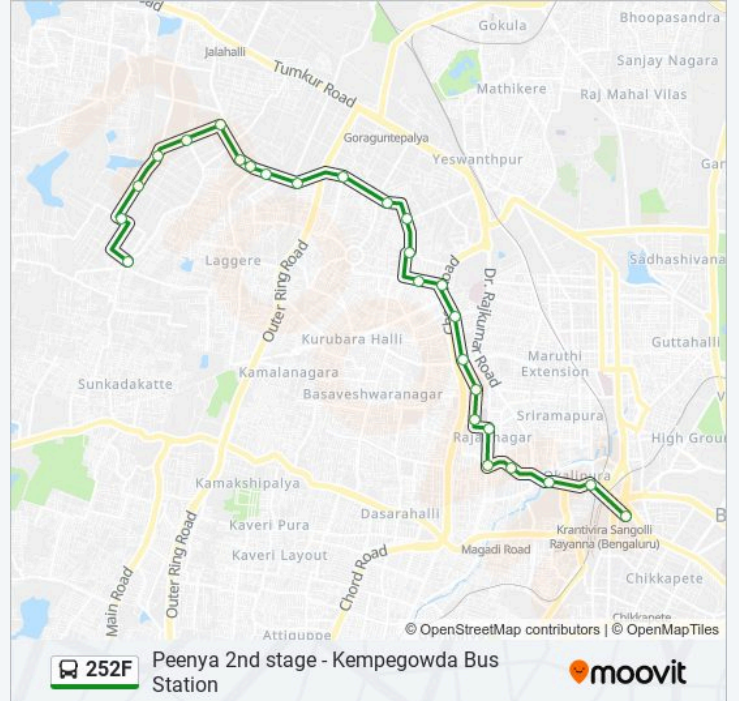

Laggere Cross

Police Station Rajagopala Nagara

Tvs Cross

Rolling Mill

N.T.T.F.Peenya

Brundavana Peenya

14th Cross Peenya

Peenya 2nd Stage

252F bus time schedules and route maps are available in an offline PDF at moovitapp.com. Use the Moovit App to see live bus times, train schedule or subway schedule, and step-by-step directions for all public transit in Bengaluru.

© 2024 Moovit - All Rights Reserved