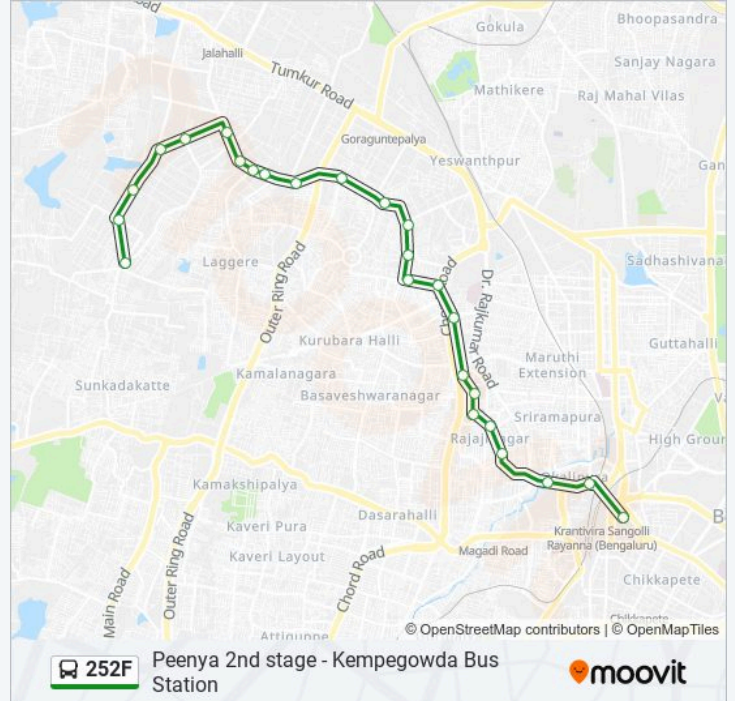

252F bus Time Schedule

Kempegowda Bus Station Route Timetable:

Sunday	24 hours
Monday	24 hours
Tuesday	24 hours
Wednesday	24 hours
Thursday	24 hours
Friday	24 hours
Saturday	24 hours

252F bus Info

Direction: Kempegowda Bus Station

Stops: 25

Trip Duration: 32 min

Line Summary:

Rajajinagara Rama Temple

Sujatha Talkies

Okalipura

Kempegowda Bus Station

Direction: Peenya 2nd Stage

26 stops

[VIEW LINE SCHEDULE](#)

Kempegowda Bus Station

Okalipura

Sujatha Talkies

Rajajinagara Entrance

Bashyam Circle

Rajajinagara Old Police Station

252F bus Info

Direction: Peenya 2nd Stage

Stops: 26

Trip Duration: 33 min

Line Summary:

Laggere Cross

Police Station Rajagopala Nagara

Tvs Cross