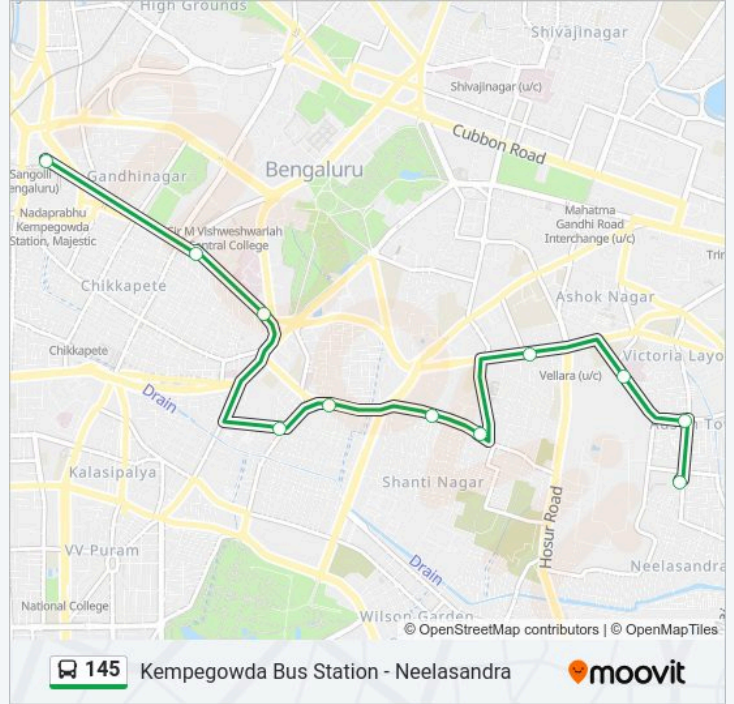

145

Kempegowda Bus Station - Neelasandra

Get The App

The 145 bus line (Kempegowda Bus Station - Neelasandra) has 2 routes. For regular weekdays, their operation hours are: (1) Kempegowda Bus Station: 10:15 - 17:30(2) Neelasandra: 09:35 - 16:50
Use the Moovit App to find the closest 145 bus station near you and find out when is the next 145 bus arriving.

Direction: Kempegowda Bus Station

11 stops

[VIEW LINE SCHEDULE](#)

- Neelasandra Bus Stand
- Austin Town
- Philomenas Hospital
- Richmond Circle
- Nanjappa Circle
- Akkithimmana Halli
- Subbaiah Circle
- Poornima Talkies
- St.Marthas Hospital Corporation
- Mysore Bank
- Kempegowda Bus Station

145 bus Time Schedule

Kempegowda Bus Station Route Timetable:

Sunday	10:15 - 17:30
Monday	10:15 - 17:30
Tuesday	10:15 - 17:30
Wednesday	10:15 - 17:30
Thursday	10:15 - 17:30
Friday	10:15 - 17:30
Saturday	10:15 - 17:30

145 bus Info

Direction: Kempegowda Bus Station

Stops: 11

Trip Duration: 17 min

Line Summary:

Direction: Neelasandra

16 stops

[VIEW LINE SCHEDULE](#)