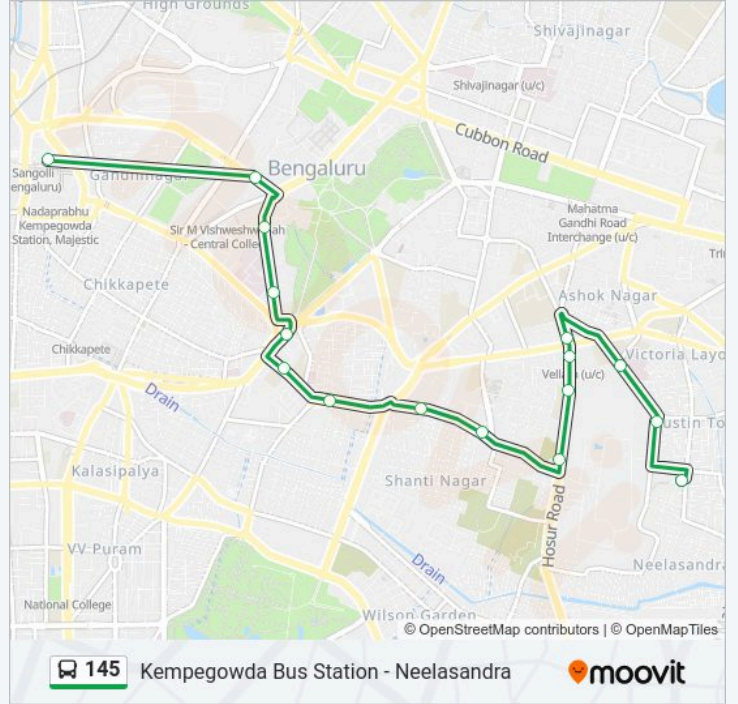

145

Kempegowda Bus Station - Neelasandra

Get The App

The 145 bus line (Kempegowda Bus Station - Neelasandra) has 2 routes. For regular weekdays, their operation hours are: (1) Kempegowda Bus Station: 10:15 - 17:30(2) Neelasandra: 09:35 - 16:50
Use the Moovit App to find the closest 145 bus station near you and find out when is the next 145 bus arriving.

145 bus Info

Direction: Kempegowda Bus Station

Stops: 11

Trip Duration: 17 min

Line Summary:

Direction: Neelasandra

16 stops

[VIEW LINE SCHEDULE](#)

- Kempegowda Bus Station
- Maharani College
- K.R.Circle
- St Marthas Hospital Corporation
- Corporation
- Corporation
- Subbaiah Circle
- Akkithimmanahalli
- Nanjappa Circle
- Elgin Floor Mill
- Johnson Market
- Johnson Market
- Shoolay Circle
- Philomenas Hospital
- Austin Town Neelasandra
- Neelasandra Bus Stand

145 bus Info

Direction: Neelasandra

Stops: 16

Trip Duration: 20 min

Line Summary:

145 bus time schedules and route maps are available in an offline PDF at moovitapp.com. Use the Moovit App to see live bus times, train schedule or subway schedule, and step-by-step directions for all public transit in Bengaluru.