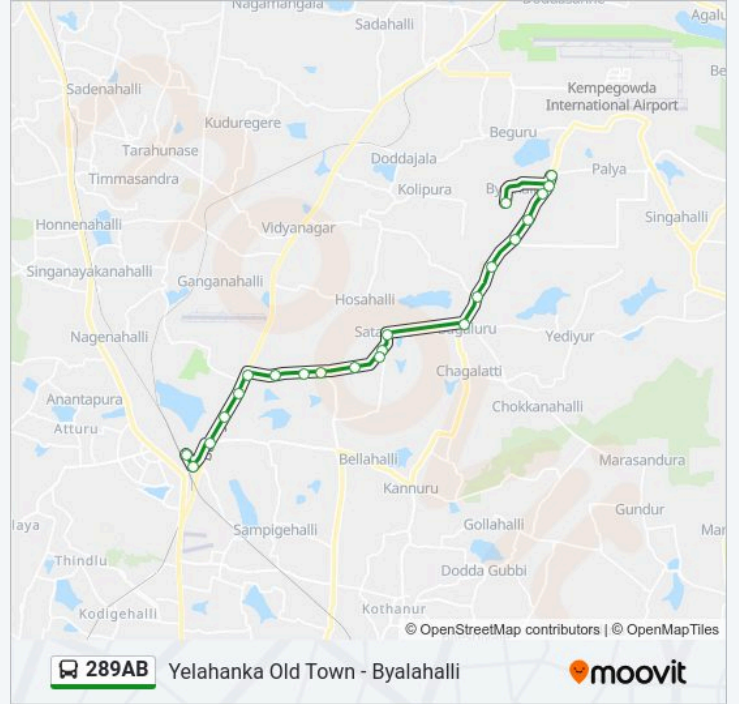

 **289AB**

Yelahanka Old Town - Byalahalli

[Get The App](#)

The 289AB bus line (Yelahanka Old Town - Byalahalli) has 2 routes. For regular weekdays, their operation hours are:  
(1) Byalahalli: 07:40 - 17:20(2) Yelahanka Old Town: 09:15 - 18:15

Use the Moovit App to find the closest 289AB bus station near you and find out when is the next 289AB bus arriving.

**Direction: Byalahalli**

22 stops

[VIEW LINE SCHEDULE](#)

Yelahanka Old Town  
Yelahanka Santhe Circle  
Kogilu Cross  
Venkatala  
Palanahalli Gate  
Bagalur Cross  
Dwarakanagara  
Kattigehalli Cross  
Reva College Cross  
Country Club Sathanur  
Srinivasapura Cross  
Sathanuru Colony  
Sathanuru  
Bagaluru  
Bagaluru Colony  
Navodaya School Bagaluru  
K.I.A.D.B. Hoovinayakanahalli Gate  
Basavana Gudi  
Basavanna Temple Hoovinayakanahalli  
Bayalahalli Gate  
Bande Kodigehallipalya

**289AB bus Time Schedule**

Byalahalli Route Timetable:

Sunday	07:40 - 17:20
Monday	07:40 - 17:20
Tuesday	07:40 - 17:20
Wednesday	07:40 - 17:20
Thursday	07:40 - 17:20
Friday	07:40 - 17:20
Saturday	07:40 - 17:20

**289AB bus Info****Direction:** Byalahalli**Stops:** 22**Trip Duration:** 37 min**Line Summary:**

Venkatala

Kogilu Cross

Yelahanka Santhe Circle

Yelahanka Old Town

289AB bus time schedules and route maps are available in an offline PDF at [moovitapp.com](https://moovitapp.com). Use the Moovit App to see live bus times, train schedule or subway schedule, and step-by-step directions for all public transit in Bengaluru.