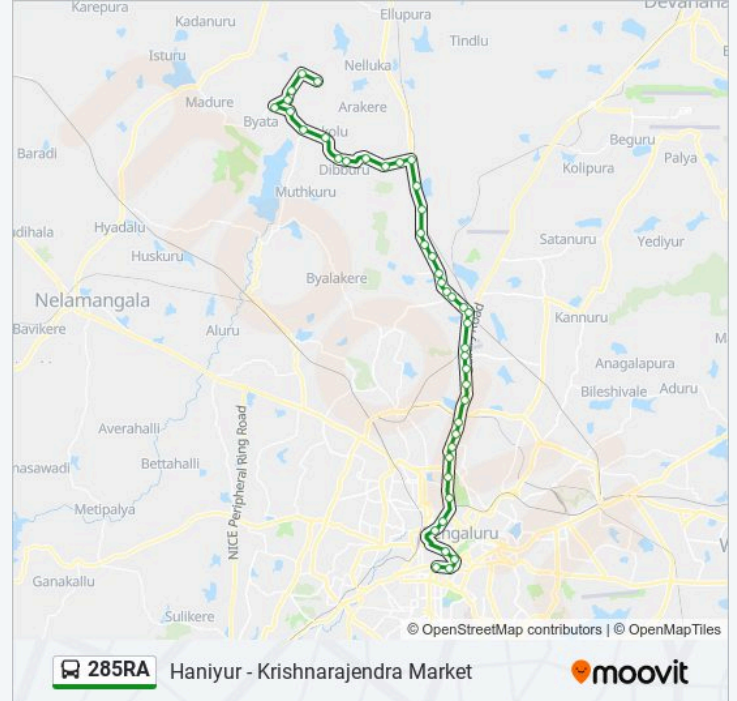

Rail Wheel Factory

Puttenahalli

Ananthapura Gate

C.P.R.I.Yelahanka

Nagenahalli Gate

Avalahalli

Singanayakanahalli Gate

Honnenahalli

Rajanukunte

Sri Banashankari Layout

Ittagalpura Gate

Cable Factory Ittagallapura

Dibbur Cross

Seethakempanahalli Cross

Kakolu

K.M.F

Sonnenahalli

Karlapura Gate

Bilva I.T.I.College

Karlapura Gate

Challahalli

Haniyuru

285RA

Haniyur - Krishnarajendra Market

moovit

Direction: Krishnarajendra Market

44 stops

[VIEW LINE SCHEDULE](#)

Haniyuru

Chellahalli

Karlapura Gate

Bilva I.T.I.College

Karlapura Gate

Sonnenahalli

Sonnenahalli Government Hospital

285RA bus Time Schedule

Krishnarajendra Market Route Timetable:

Sunday	05:00 - 15:40
Monday	05:00 - 15:40
Tuesday	05:00 - 15:40
Wednesday	05:00 - 15:40
Thursday	05:00 - 15:40
Friday	05:00 - 15:40
Saturday	05:00 - 15:40