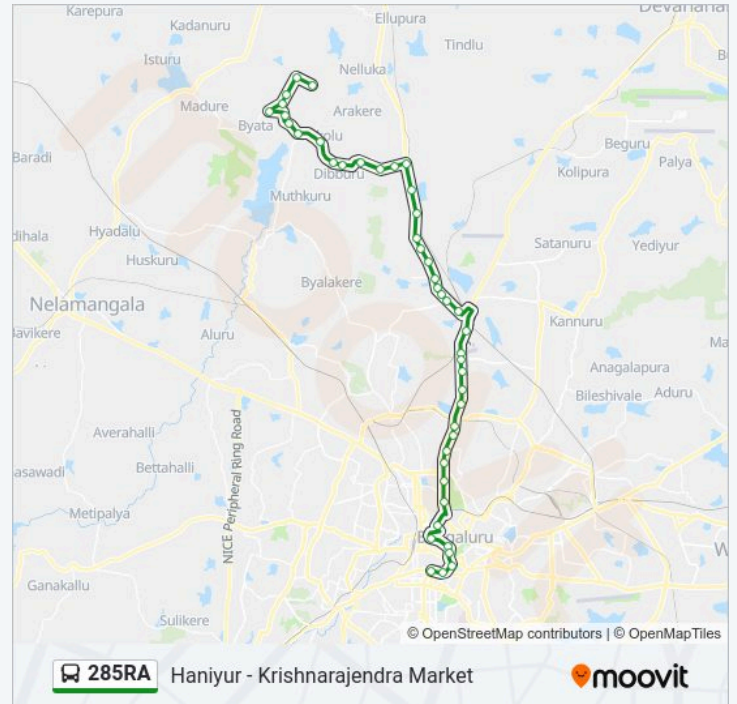

## 285RA bus Info

**Direction:** Krishnarajendra Market

**Stops:** 44

**Trip Duration:** 74 min

**Line Summary:**

Maharani College

K.R.Circle

Corporation