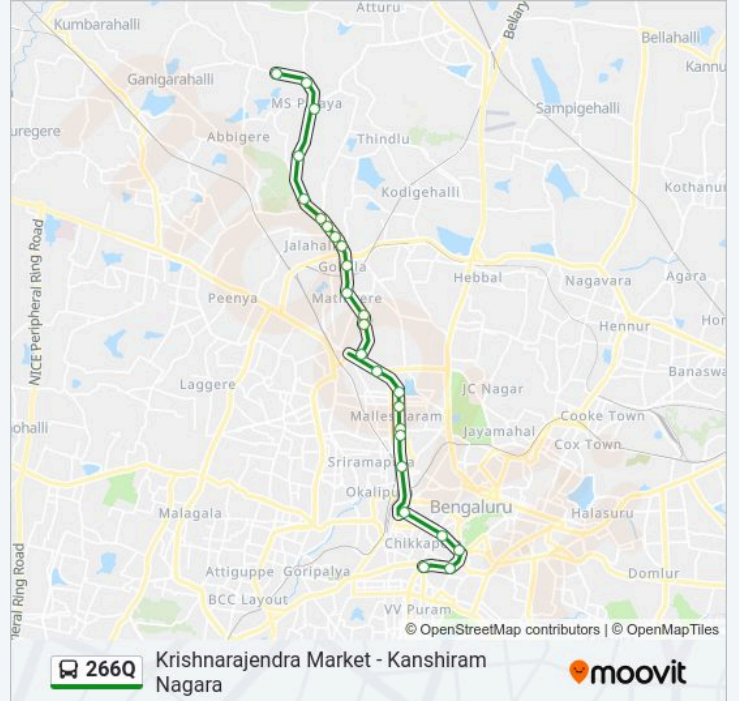

Jalahalli East

M.S.Palya

Sambhram College

Kanshiram Nagaraa

Direction: Krishnarajendra Market

27 stops

[VIEW LINE SCHEDULE](#)

Kanshiram Nagaraa

Sambhram College

M.S.Palya

Jalahalli East

Gangamma Circle

H.M.T.Club House

B.E.L.Market

S.B.I.Bank B.E.L.Circle

B.E.L.Circle

Gokula

Mathikere

M.S.Ramaiah College

Diwanarapalya

Toll Gate Yeshwanthapura

Yeshwanthpura Circle

18th Cross Malleshwaram

13th Cross Malleshwaram

8th Cross Malleshwaram

266Q bus Time Schedule

Krishnarajendra Market Route Timetable:

Sunday	05:25 - 19:55
Monday	05:25 - 19:55
Tuesday	05:25 - 19:55
Wednesday	05:25 - 19:55
Thursday	05:25 - 19:55
Friday	05:25 - 19:55
Saturday	05:25 - 19:55

266Q bus Info

Direction: Krishnarajendra Market

Stops: 27

Trip Duration: 41 min

Line Summary: