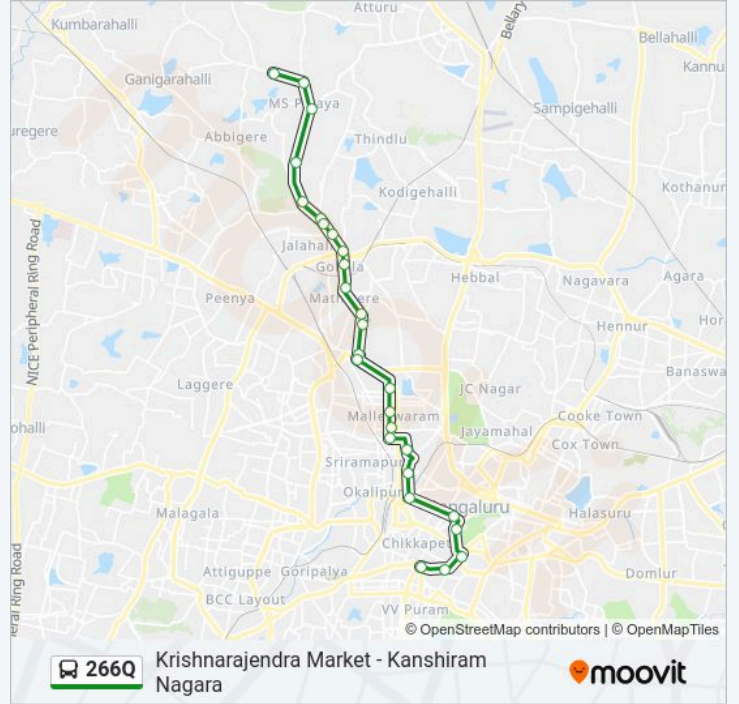

The 266Q bus line (Krishnarajendra Market - Kanshiram Nagara) has 2 routes. For regular weekdays, their operation hours are:

(1) Kanshiram Nagara: 06:25 - 21:30(2) Krishnarajendra Market: 05:25 - 19:55

Use the Moovit App to find the closest 266Q bus station near you and find out when is the next 266Q bus arriving.

**Direction: Kanshiram Nagara**

25 stops

[VIEW LINE SCHEDULE](#)

- K.R.Market
- Town Hall
- St.Marthas Hospital Corporation
- Mysore Bank
- Kempegowda Bus Station
- Central
- Malleshwaram Circle
- 8th Cross Malleshwaram
- 15th Cross Malleshwaram
- 18th Cross Malleshwaram
- Tata Institute
- Toll Gate Yeshwanthapura
- Diwanarapalya
- M.S.Ramaiah College
- Mathikere
- Gokula
- B.E.L.Circle
- S.B.I.Bank B.E.L.Circle
- B.E.L.Market
- H.M.T.Club House
- Gangamma Circle

### 266Q bus Info

**Direction:** Krishnarajendra Market

**Stops:** 27

**Trip Duration:** 41 min

**Line Summary:**

Malleshwaram Circle

Malleshwaram Link Road

Swastik Sheshadripuram College

Anand Rao Circle

Maharani College

K.R.Circle

Corporation

Town Hall

K.R.Market

266Q bus time schedules and route maps are available in an offline PDF at [moovitapp.com](https://moovitapp.com). Use the Moovit App to see live bus times, train schedule or subway schedule, and step-by-step directions for all public transit in Bengaluru.