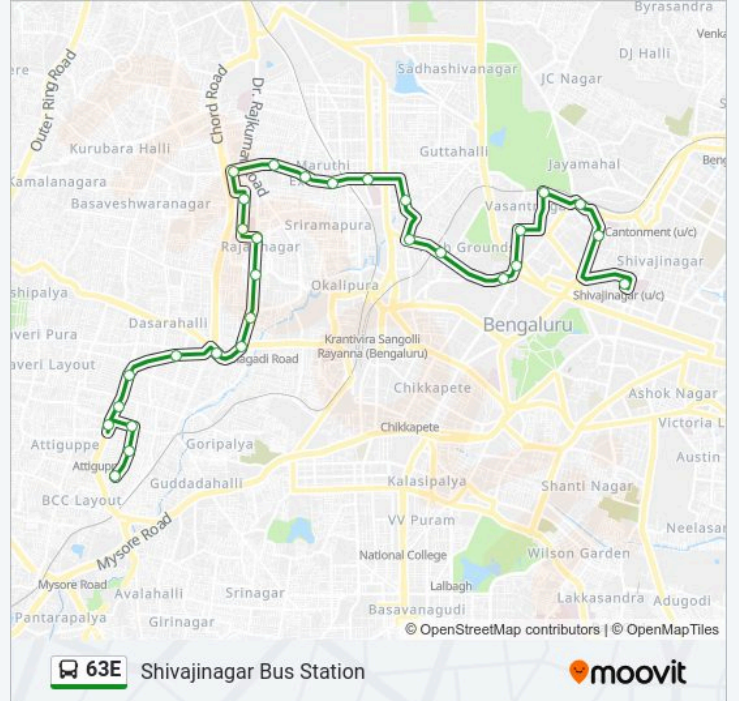

63E bus Info

Direction: Hampinagara Rpc Layout

Stops: 25

Trip Duration: 33 min

Line Summary:

Maruthi Mandira

Hampi Nagara Post Office

Hampinagara 7th Main

Stops: 29

Trip Duration: 37 min

Line Summary:

Malleshwaram Circle

Malleshwaram Link Road

Sheshadripuram College

Shivananda Stores Circle

R.C.College

Basava Bhavan

Avinasha Petrol Bunk

Ganesha Temple

Cantonment Railway Station

C.S.I.Hospital Queens Road

Shivajinagara Bus Station

63E bus time schedules and route maps are available in an offline PDF at moovitapp.com. Use the Moovit App to see live bus times, train schedule or subway schedule, and step-by-step directions for all public transit in Bengaluru.

© 2024 Moovit - All Rights Reserved