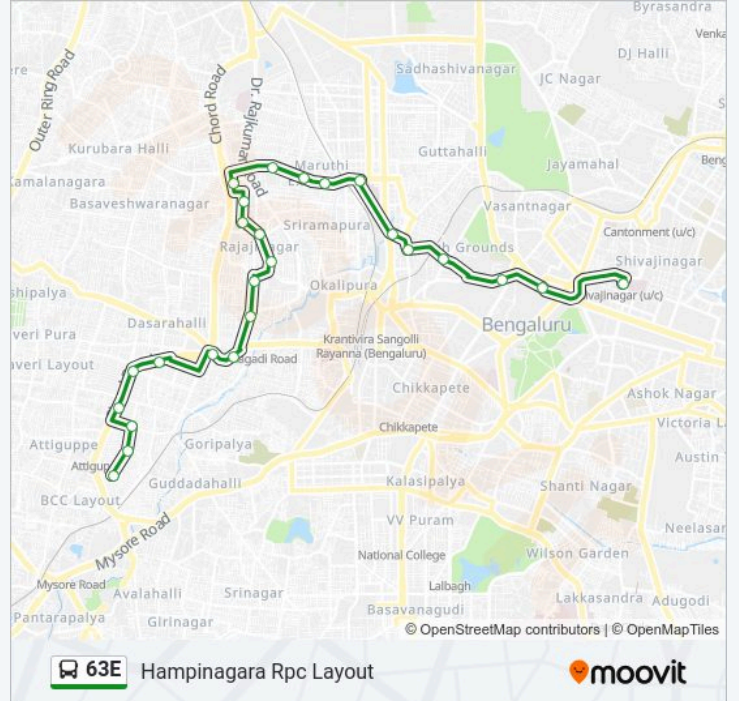

Use the Moovit App to find the closest 63E bus station near you and find out when is the next 63E bus arriving.

Direction: Hampinagara Rpc Layout

25 stops

[VIEW LINE SCHEDULE](#)

Shivajinagara Bus Station
Raj Bhavan
R.C.College
Shivananda Stores Circle
Sheshadripuram College
Central (Towards K.B.S.Majestic)
Malleshwaram Circle
Devaiah Park
Harishchandra Ghat
Mariyappanapalya
2nd Block Rajajinagara
Basaveshwara College
E.S.I.Hospital Rajajinagara
Old Police Station Rajajinagara
Rajajinagara Rama Temple
Bashyam Circle
6th Block Rajajinagara
Prasanna Theatre
Magadi Road Toll Gate
Vijayanagara Vijaya Bank
Vijayanagara

63E bus Info

Direction: Hampinagara Rpc Layout

Stops: 25

Trip Duration: 33 min

Line Summary:

Maruthi Mandira

Hampi Nagara Post Office

Hampinagara 7th Main

Hampinagara R.P.C.Layout

Direction: Shivajinagar Bus Station

29 stops

[VIEW LINE SCHEDULE](#)

Hampinagara R.P.C.Layout

Hampinagara 7th Cross

Hampi Nagara Post Office

Vijayanagara Bus Station