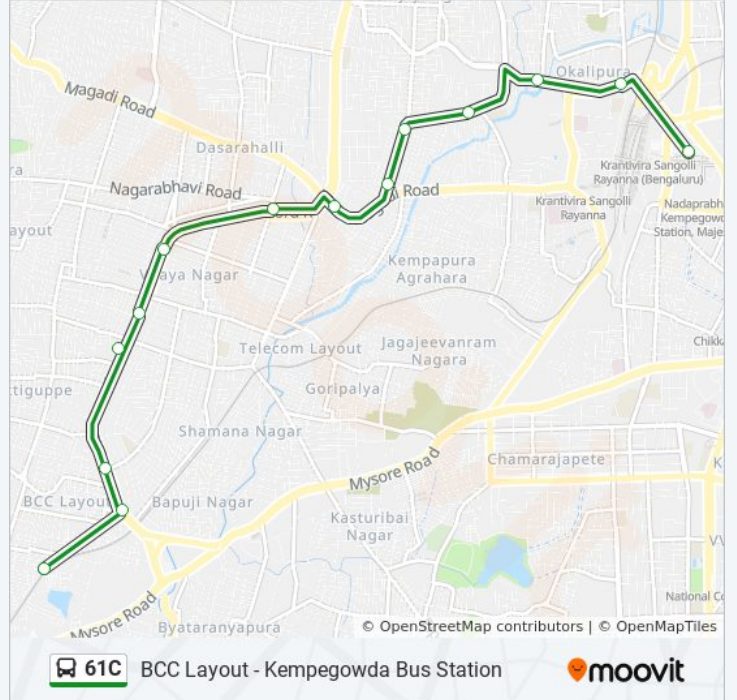

## 61C bus Info

**Direction:** Bcc Layout

**Stops:** 13

**Trip Duration:** 20 min

**Line Summary:**

### Direction: Kempegowda Bus Station

13 stops

[VIEW LINE SCHEDULE](#)

- B.C.C.Layout
- Attiguppe
- Vijayanagara Bus Station
- Maruthi Mandira
- Vijayanagara
- Manuvana
- Magadi Road Toll Gate
- Prasanna Theatre
- 6th Block Rajajinagara
- Gopalapura
- Sujatha Talkies
- Okalipura
- Kempegowda Bus Station

### 61C bus Time Schedule

Kempegowda Bus Station Route Timetable:

Sunday	06:35 - 20:20
Monday	06:35 - 20:20
Tuesday	06:35 - 20:20
Wednesday	06:35 - 20:20
Thursday	06:35 - 20:20
Friday	06:35 - 20:20
Saturday	06:35 - 20:20

### 61C bus Info

**Direction:** Kempegowda Bus Station

**Stops:** 13

**Trip Duration:** 22 min

**Line Summary:**

61C bus time schedules and route maps are available in an offline PDF at [moovitapp.com](https://moovitapp.com). Use the [Moovit App](#) to see live bus times, train schedule or subway schedule, and step-by-step directions for all public transit in Bengaluru.