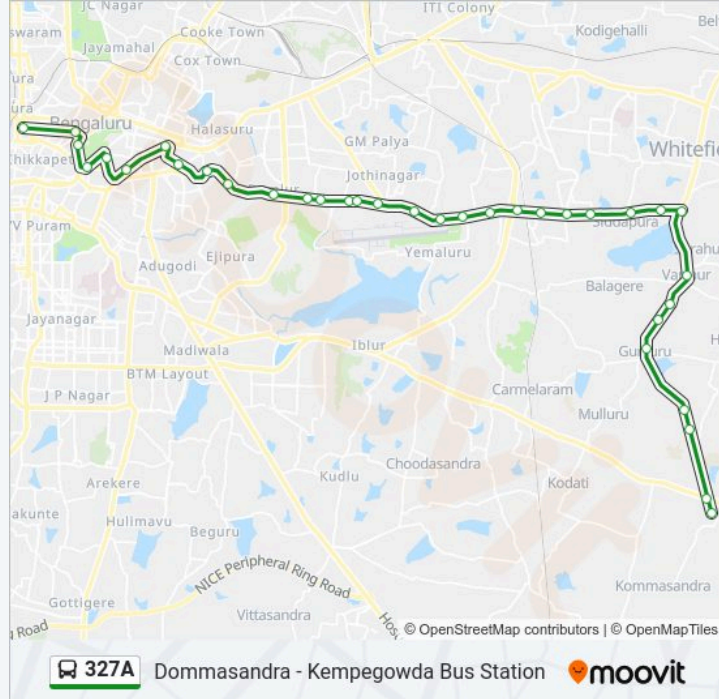

Siddapura

Ramagondanahalli

Varthuru Kodi

Varthuru

K.K.School

Vinayakanagara Gunjuru

Gunjuru

Heggondanahalli

Green Wood High School

Dommasandra Circle

Dommasandra

**Direction: Kempegowda Bus Station**

32 stops

[VIEW LINE SCHEDULE](#)

Dommasandra

Dommasandra Circle