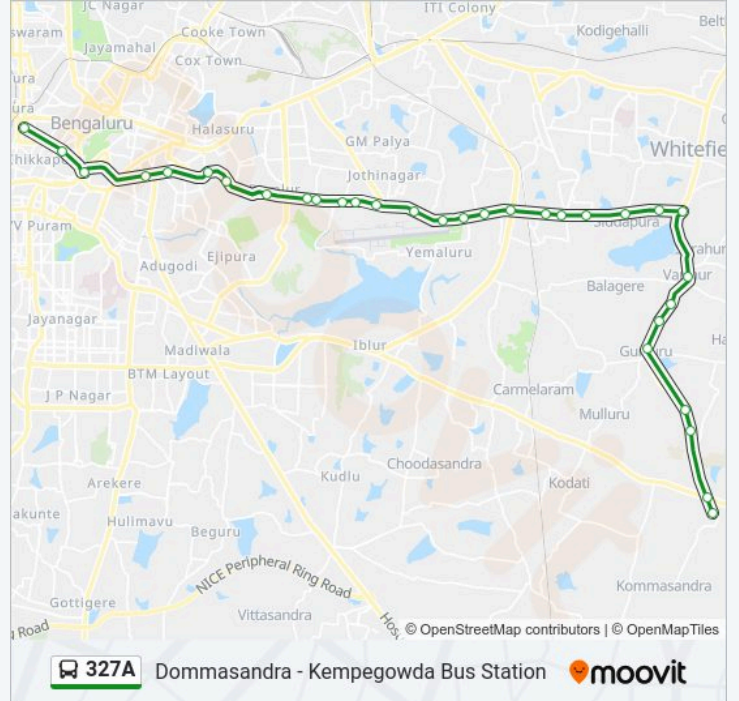

Military Accounts Office

Life Style

Richmond Circle

Corporation

Mysore Bank

Kempegowda Bus Station

327A bus time schedules and route maps are available in an offline PDF at [moovitapp.com](https://moovitapp.com). Use the Moovit App to see live bus times, train schedule or subway schedule, and step-by-step directions for all public transit in Bengaluru.

© 2024 Moovit - All Rights Reserved