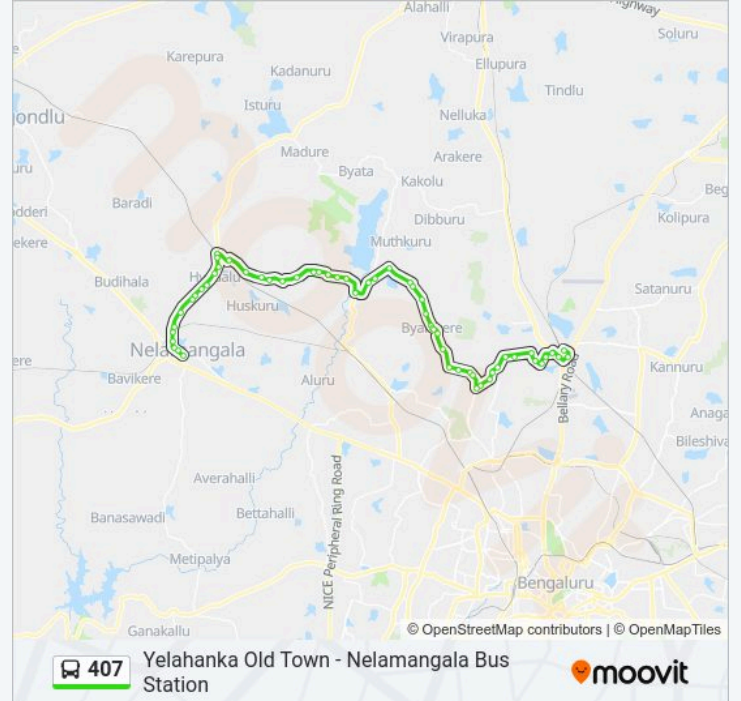

Dodda Byalakere

Byalakere

Dodda Byalakere

Chikka Byalakere

Kurubarahalli Cross

Shivakote

Shivakote Cross

Mathkur Cross

Ivarukandapura

Indian Institute Of Horticultural Research T.B.Stop

Hesaraghatta T.B.Cross

Hesaraghatta Bus Stand

Vinayaka Nagara Hesarghatta

Vivekananda Vidyavardhaka School

Dasenahalli Cross

Guddadahalli

Thotagere Basavanna Devastana

Thotagere Village

Huskur Baare

Kanaka Nagara Gate

Gopalapura

Railway Gollahalli

Railway Gate Gollahalli

Arch Railway Gollahalli

Gollahalli

Hyadalu

Makali Cross Madhure Road

Mylanahalli Gate

K.G Srinivasapura Cross

Mylanahalli Bare

A.G Export Garments Nelamangala

Islampura Cross