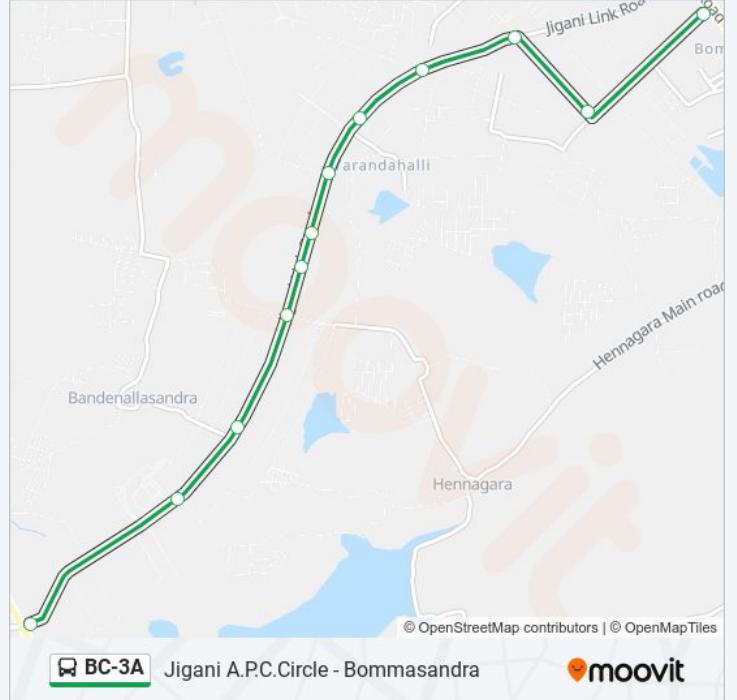

The BC-3A bus line (Jigani A.P.C.Circle - Bommasandra) has 2 routes. For regular weekdays, their operation hours are:
(1) Bommasandra: 05:35 - 20:25(2) Jigani A.P.C.Circle: 06:40 - 20:55

Use the Moovit App to find the closest BC-3A bus station near you and find out when is the next BC-3A bus arriving.

Direction: Bommasandra

12 stops

[VIEW LINE SCHEDULE](#)

Jigani A.P.C.Circle
Navya Badavane
Maruthi Nagara
O-Max Circle Srirampura
Srirampura Bommasandra Road
Yarandahalli
Biocon Jigani Road
Rupesh Hotel
Aravinda Limited
Industrial Area Water Tank Bommasandra
Bommasandra Ind Area 4th Cross
Bommasandra

BC-3A bus Info**Direction:** Bommasandra**Stops:** 12**Trip Duration:** 21 min**Line Summary:**

Direction: Jigani A.P.C.Circle

12 stops

[VIEW LINE SCHEDULE](#)

- Bommasandra
- Kottanayakanahalli
- Industrial Area Water Tank Bommasandra
- Aravinda Limited
- Rupesh Hotel
- Biocon Jigani Road
- Yarandahalli
- Sriramapura Bommasandra Road
- O-Max Circle Sriramapura
- Maruthi Nagara
- Navya Badavane
- Jigani A.P.C. Circle

BC-3A bus Info

Direction: Jigani A.P.C.Circle

Stops: 12

Trip Duration: 21 min

Line Summary:

BC-3A bus time schedules and route maps are available in an offline PDF at moovitapp.com. Use the Moovit App to see live bus times, train schedule or subway schedule, and step-by-step directions for all public transit in Bengaluru.