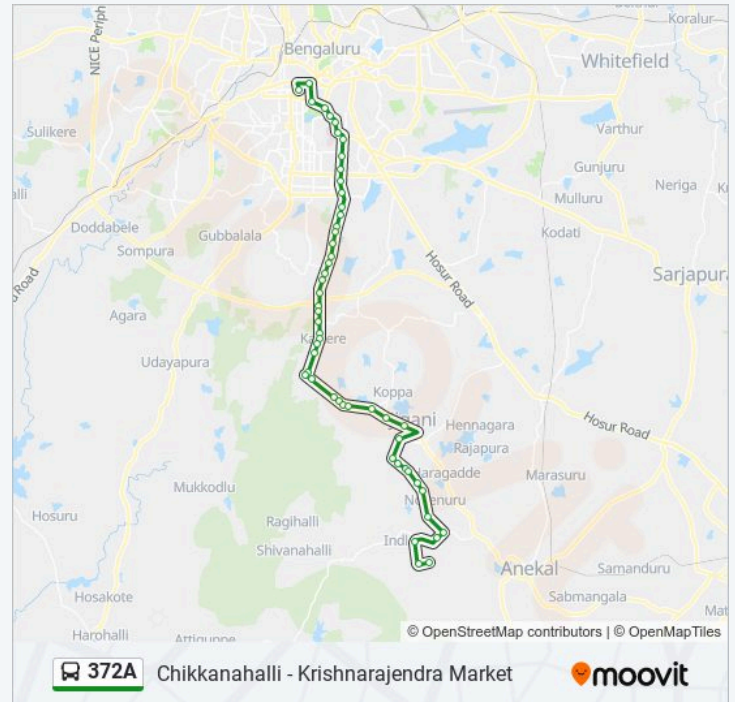

Stops: 52

Trip Duration: 82 min

Line Summary:

Himagiri

Kalena Agrahara

Loyola School

Hulimavu (Meenakshi Temple)

Hulimavu Gate