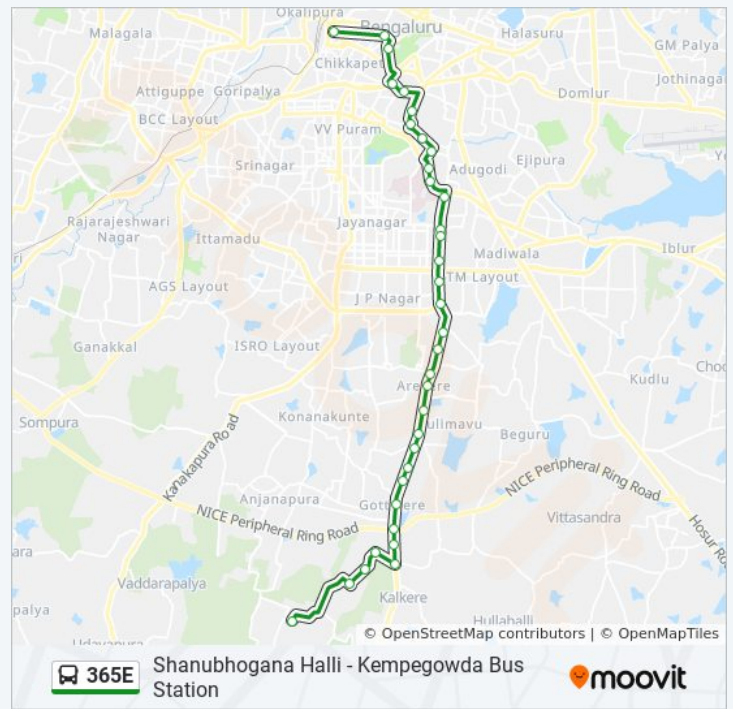

Janatha Hotel Wilson Garden

Wilson Garden 12th Cross

Lakkasandra

Nimhans Hospital

Bengaluru Dairy Circle

Ananda Ashrama

Coles Road

Gurappanapalya

Mico Checkpost

J.P.Nagara 3rd Phase

Bilekalli

Apollo Hospital (Bannerughatta Road)

H.S.B.C.

Arakere Gate

B.P.L.

Hulimavu Gate

Hulimavu (Meenakshi Temple)

Loyola School

Kalena Agrahara

Himagiri

Gottigere

T John College

Basavanapura Gate

Koli Farm Ck Palya

Weavers Colony

Maruthi Layout

Bilwarada Halli

Muneshwara Temple

Shanubhoganahalli 1st Cross

Shanubhogana Halli