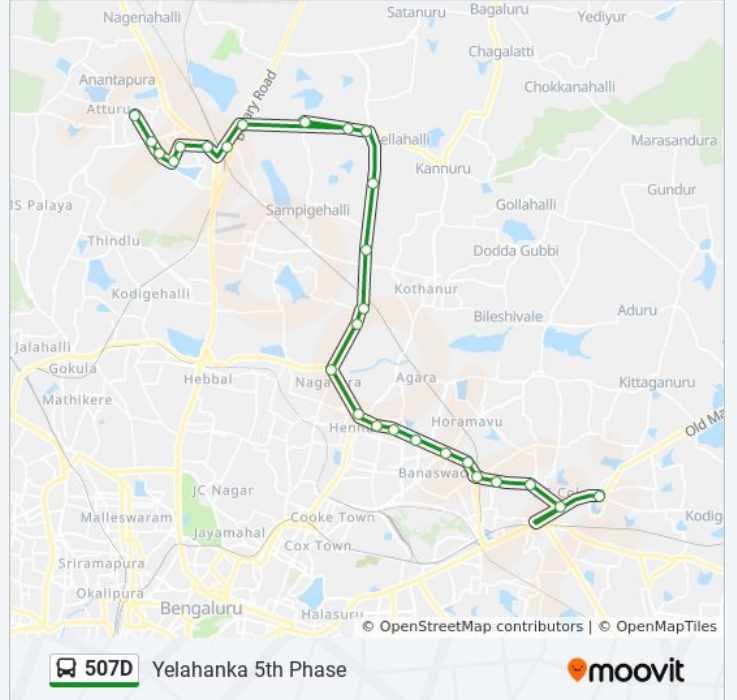

 **507D**

Kr Puram

Get The App

The 507D bus line (Kr Puram) has 2 routes. For regular weekdays, their operation hours are:

(1) Kr Puram: 07:40 - 15:20(2) Yelahanka 5th Phase: 09:10 - 17:15

Use the Moovit App to find the closest 507D bus station near you and find out when is the next 507D bus arriving.

Ramamurthy Nagara Police Station

507D bus Time Schedule

Kr Puram Route Timetable:

Sunday	07:40 - 15:20
Monday	07:40 - 15:20
Tuesday	07:40 - 15:20
Wednesday	07:40 - 15:20
Thursday	07:40 - 15:20
Friday	07:40 - 15:20
Saturday	07:40 - 15:20

507D bus Info

Direction: Yelahanka 5th Phase

Stops: 27

Trip Duration: 52 min

Line Summary:

Ittige Factory

Kogilu Cross

Yelahanka Santhe Circle

Yelahanka N.E.S.Office

Sharavathi Hotel

Chikka Bommasandra Cross

Yelahanka Satellite Town

Mother Dairy Cross Yelahanka

Yelahanka 5th Phase New Town

507D bus time schedules and route maps are available in an offline PDF at moovitapp.com. Use the [Moovit App](#) to see live bus times, train schedule or subway schedule, and step-by-step directions for all public transit in Bengaluru.