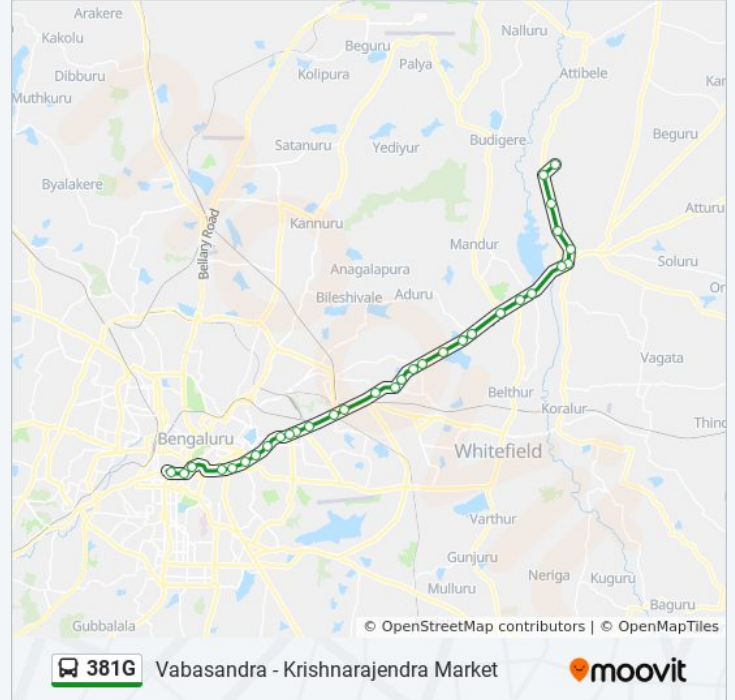

381G

Vabasandra - Krishnarajendra Market

Get The App

The 381G bus line (Vabasandra - Krishnarajendra Market) has 2 routes. For regular weekdays, their operation hours are: (1) Krishnarajendra Market: 06:00 - 17:40(2) Vabasandra: 07:35 - 20:00
Use the Moovit App to find the closest 381G bus station near you and find out when is the next 381G bus arriving.

Direction: Vabasandra

37 stops

[VIEW LINE SCHEDULE](#)

K.R.Market

Town Hall

Corporation

St.Joseph Boys High School Malya Hospital

Richmond Circle (Bishop Coton Girls High School)