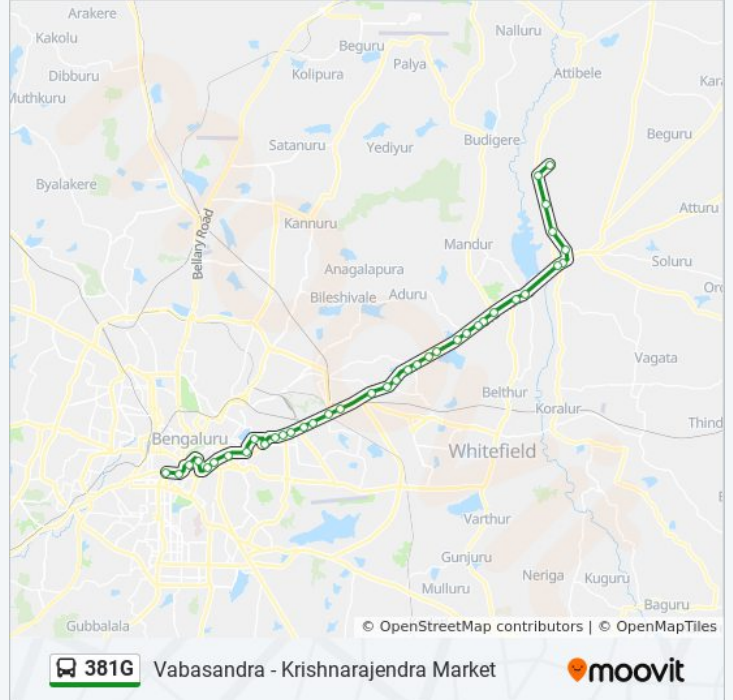

381G

Vabasandra - Krishnarajendra Market

Get The App

The 381G bus line (Vabasandra - Krishnarajendra Market) has 2 routes. For regular weekdays, their operation hours are: (1) Krishnarajendra Market: 06:00 - 17:40(2) Vabasandra: 07:35 - 20:00
Use the Moovit App to find the closest 381G bus station near you and find out when is the next 381G bus arriving.

381G bus Info

Direction: Vabasandra

Stops: 37

Trip Duration: 70 min

Line Summary:

K.R.Puram Market
Police Quarters K.R.Puram
Subashanagara
Bhattarahalli
S.J.E.S.College
Medahalli
Veeranahalli
Avalahalli
Cheemasandra Gate
Bandapura
Budigere Cross
Katamnalluru Gate
Huskur Kodi
Hoskote High School
Hoskote K.E.B.Circle
Hoskote Old Bus Stand
Kumbalahalli Gate
Halappanahalli
Vabasandra