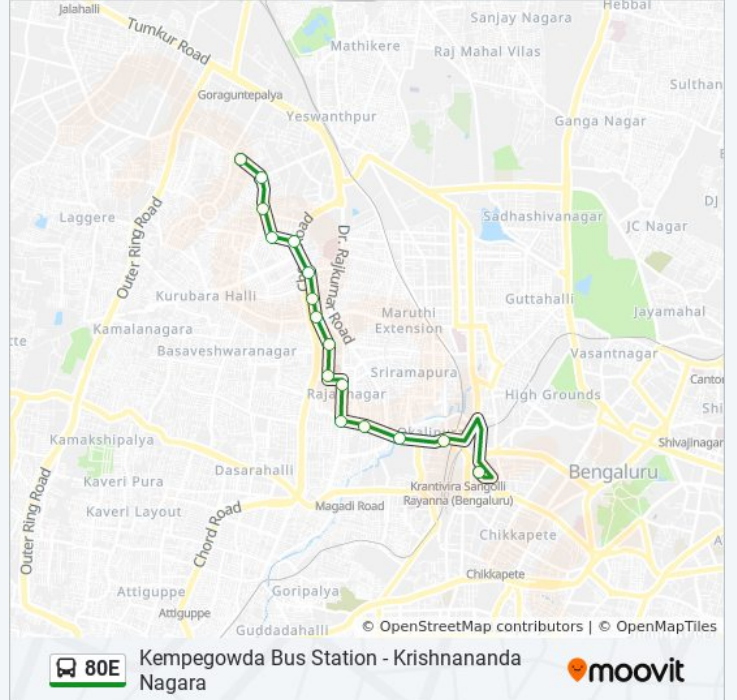

The 80E bus line (Kempegowda Bus Station - Krishnananda Nagara) has 2 routes. For regular weekdays, their operation hours are:

(1) Kempegowda Bus Station: 07:35 - 20:05(2) Krishnananda Nagara: 06:55 - 20:55

80E bus Time Schedule

Kempegowda Bus Station Route Timetable:

Sunday	07:35 - 20:05
Monday	07:35 - 20:05
Tuesday	07:35 - 20:05
Wednesday	07:35 - 20:05
Thursday	07:35 - 20:05
Friday	07:35 - 20:05
Saturday	07:35 - 20:05

80E bus Info

Direction: Kempegowda Bus Station

Stops: 16

Trip Duration: 21 min

Line Summary:

Direction: Krishnananda Nagara

16 stops

[VIEW LINE SCHEDULE](#)

80E bus Info

Direction: Krishnananda Nagara

Stops: 16

Trip Duration: 20 min

Line Summary:

80E bus time schedules and route maps are available in an offline PDF at moovitapp.com. Use the [Moovit App](#) to see live bus times, train schedule or subway schedule, and step-by-step directions for all public transit in Bengaluru.