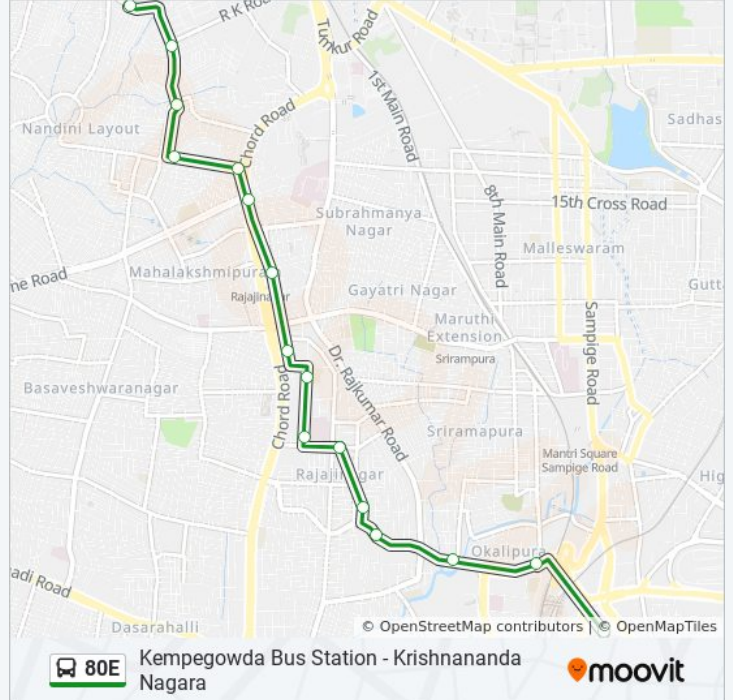

The 80E bus line (Kempegowda Bus Station - Krishnananda Nagara) has 2 routes. For regular weekdays, their operation hours are:

(1) Kempegowda Bus Station: 07:35 - 20:05(2) Krishnananda Nagara: 06:55 - 20:55

Use the Moovit App to find the closest 80E bus station near you and find out when is the next 80E bus arriving.

Direction: Kempegowda Bus Station

16 stops

[VIEW LINE SCHEDULE](#)

- Krishnananda Nagara
- Shankara Nagara
- Mahalakshmi Layout
- Srinivasa Temple
- Mahalakshmi Layout Entrance
- Rajajinagara 1st Block
- Canara Bank Rajajinagara 1st Block
- 2nd Block Rajajinagara
- Basaveshwara College
- E.S.I.Hospital Rajajinagara
- Old Police Station Rajajinagara
- Rajajinagara Rama Temple
- Rajajinagara Entrance
- Sujatha Talkies
- Okalipura
- Kempegowda Bus Station

80E bus Time Schedule

Kempegowda Bus Station Route Timetable:

Sunday	07:35 - 20:05
Monday	07:35 - 20:05
Tuesday	07:35 - 20:05
Wednesday	07:35 - 20:05
Thursday	07:35 - 20:05
Friday	07:35 - 20:05
Saturday	07:35 - 20:05

80E bus Info

Direction: Kempegowda Bus Station

Stops: 16

Trip Duration: 21 min

Line Summary:

Direction: Krishnananda Nagara

16 stops

[VIEW LINE SCHEDULE](#)