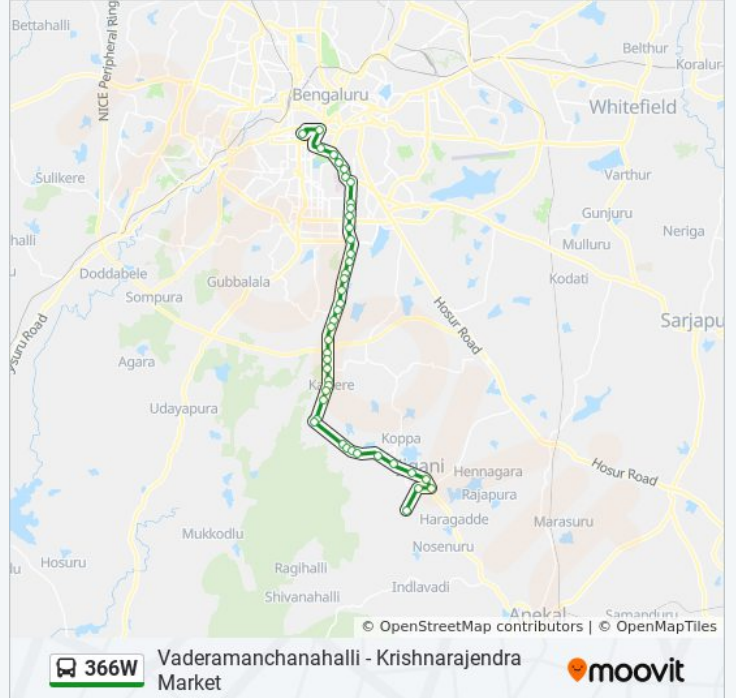

Coles Road

Ananda Ashrama Coles Road

Bengaluru Dairy Circle

Nimhans Hospital

Lakkasandra

Wilson Garden 7th Cross

Hop Coms / Lalbagh

Lalbagh Main Gate

Town Hall

K.R.Market (Kalasipalya)

Direction: Vaderamanchanahalli

41 stops

[VIEW LINE SCHEDULE](#)

K.R.Market (Kalasipalya)

Makkala Koota / Mahila Seva Samaja

Lalbagh Main Gate