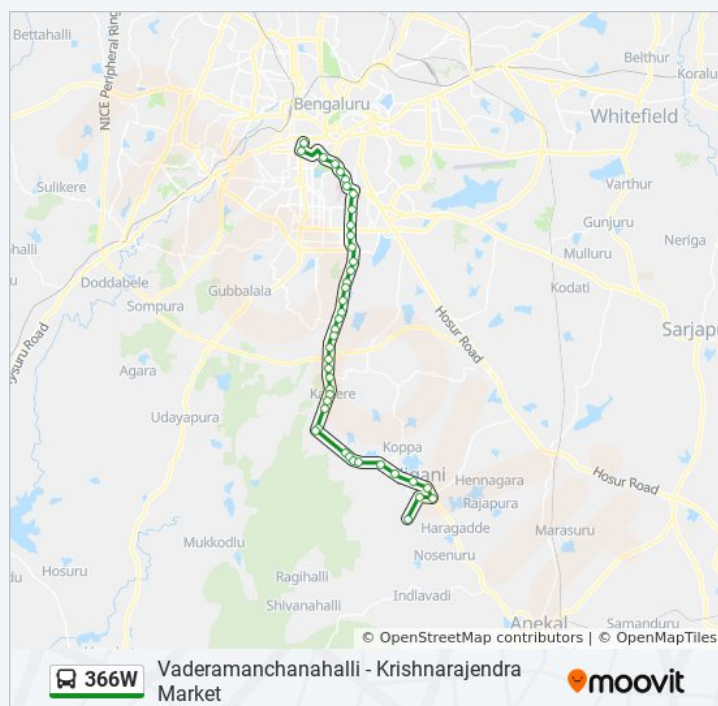

Y.H.K.Hospital

Vaderamanchanahalli

Direction: Vaderamanchanahalli

Stops: 41

Trip Duration: 65 min

Line Summary:

366W bus time schedules and route maps are available in an offline PDF at moovitapp.com. Use the [Moovit App](#) to see live bus times, train schedule or subway schedule, and step-by-step directions for all public transit in Bengaluru.