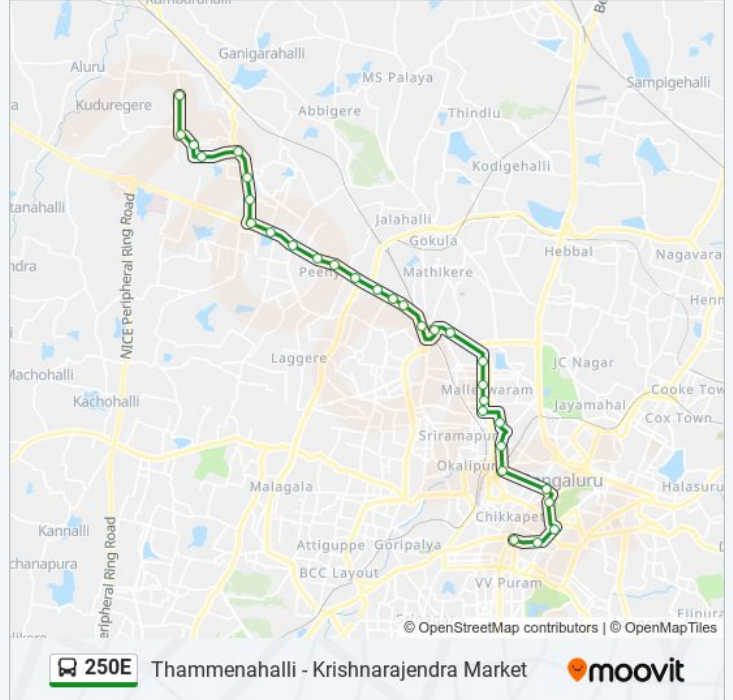

**250E bus Info**

**Direction:** Krishnarajendra Market

**Stops:** 31

**Trip Duration:** 50 min

**Line Summary:**

8th Cross Malleshwaram  
 Malleshwaram Circle  
 Malleshwaram Link Road  
 Swastik Sheshadripuram College  
 Anand Rao Circle  
 Maharani College  
 K.R.Circle  
 Corporation  
 Town Hall  
 K.R.Market

**Direction: Thammenahalli**

29 stops

[VIEW LINE SCHEDULE](#)

K.R.Market  
 Town Hall  
 St.Marthas Hospital Corporation  
 Mysore Bank  
 Kempegowda Bus Station  
 Central  
 Malleshwaram Circle  
 8th Cross Malleshwaram  
 15th Cross Malleshwaram  
 18th Cross Malleshwaram  
 Tata Institute  
 Yeshwanthpura Circle  
 Govardhan Talkies  
 R.M.C.Yard (Yashawanthapura New Railway Station)  
 M.E.I.Factory  
 Goraguntepalya  
 C.M.T.I.  
 S.R.S.Peenya