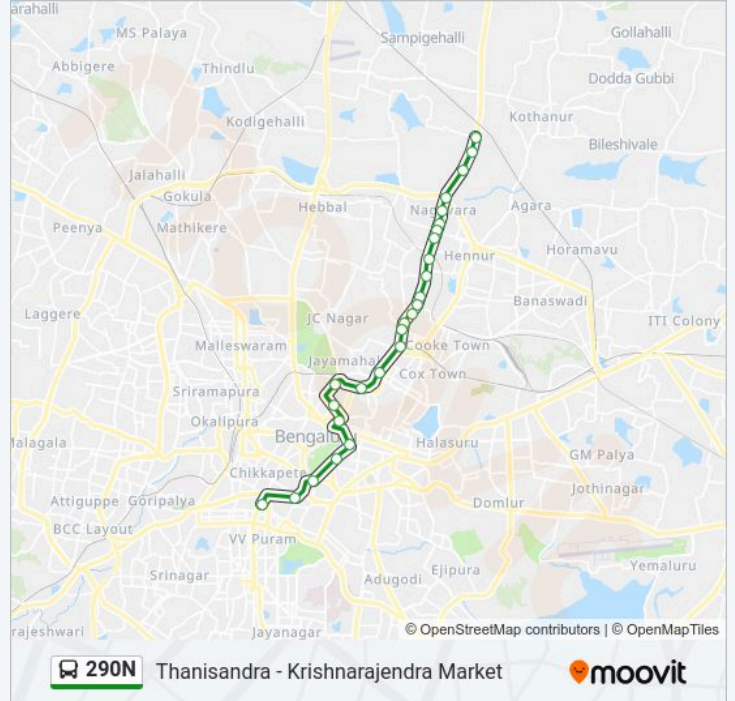

290N bus Info

Direction: Thansandra

Stops: 26

Trip Duration: 38 min

Line Summary:

Govindapura Cross

Arabic College

Glass Factory

Nagavara

Junction Of Nagavara

Saraipalya

Ashwathnagara Nagavara Road

Thanisandra

290N bus time schedules and route maps are available in an offline PDF at moovitapp.com. Use the Moovit App to see live bus times, train schedule or subway schedule, and step-by-step directions for all public transit in Bengaluru.