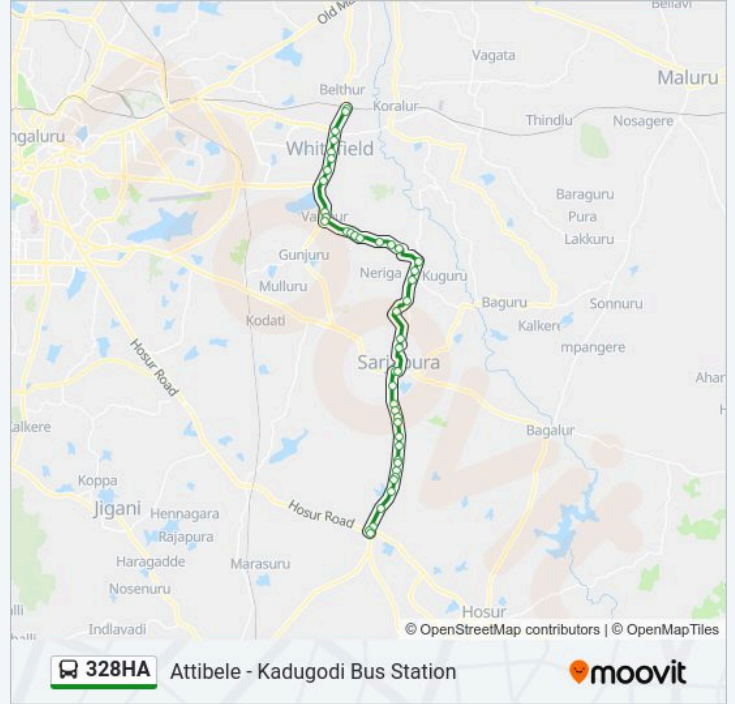

 **328HA**

Attibele - Kadugodi Bus Station

[Get The App](#)

The 328HA bus line Attibele - Kadugodi Bus Station has one route. For regular weekdays, their operation hours are:  
(1) Kadugodi Bus Station: 09:10 - 16:55  
Use the Moovit App to find the closest 328HA bus station near you and find out when is the next 328HA bus arriving.

**Direction: Kadugodi Bus Station**

44 stops

[VIEW LINE SCHEDULE](#)

Attibele Bus Stand  
Attibele Bus Stand  
Jigala Cross  
Indlubele  
Anjaneya Temple Bidaraguppe  
Bidaraguppe  
Bidaraguppe  
Sriram Properties  
Silk Farm  
B.H.E.L.Navaratna Layout  
S Medahalli  
Thyavakanahalli Gate  
Billapura Gate  
Billapura  
Boorugunte  
Garments Factory Borugunte  
Junction Of Bikkanahalli  
Sarjapura Circle  
Sarjapura  
Kere Devasthana  
Ittanguru

**328HA bus Time Schedule**

Kadugodi Bus Station Route Timetable:

Sunday	09:10 - 16:55
Monday	09:10 - 16:55
Tuesday	09:10 - 16:55
Wednesday	09:10 - 16:55
Thursday	09:10 - 16:55
Friday	09:10 - 16:55
Saturday	09:10 - 16:55

**328HA bus Info****Direction:** Kadugodi Bus Station**Stops:** 44**Trip Duration:** 64 min**Line Summary:**

Chikka Dasarahalli  
Kuthaganahalli Cross  
Kamanahalli Circle  
Gonighattapura Cross  
Madappanahalli Cross  
Janthagundanahalli  
Janthagundanahalli Cross  
Nakkundi Dommasandra  
Chikka Nekkundi  
Surya Nagara Apartment  
Vagdevi Vilas School  
Halasahalli Cross  
Varthuru Police Station  
Varthuru  
Varthuru Government College  
Varthuru Kodi  
Brooke Bond  
Whitefield Post Office  
Sai Baba General Hospital  
Coffee Day Hope Farm  
Hope Farm  
Kadugodi Bridge  
Kadugodi Bus Station