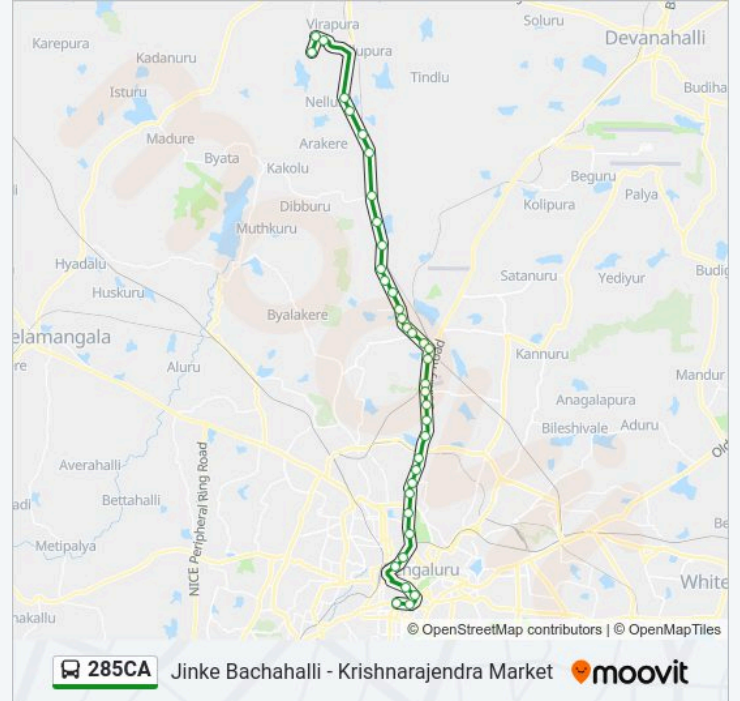

285CA bus Info**Direction:** Jinke Bachahalli**Stops:** 37**Trip Duration:** 71 min**Line Summary:**

Rail Wheel Factory

Puttenahalli

Ananthapura Gate

C.P.R.I.Yelahanka

Nagenahalli Gate

Avalahalli

Singanayakanahalli Gate

Jinke Bachahalli

Direction: Krishnarajendra Market

37 stops

[VIEW LINE SCHEDULE](#)

Jinke Bachahalli

Majara Hosahalli

Chikka Tumkur Cross

Marasandra Circle