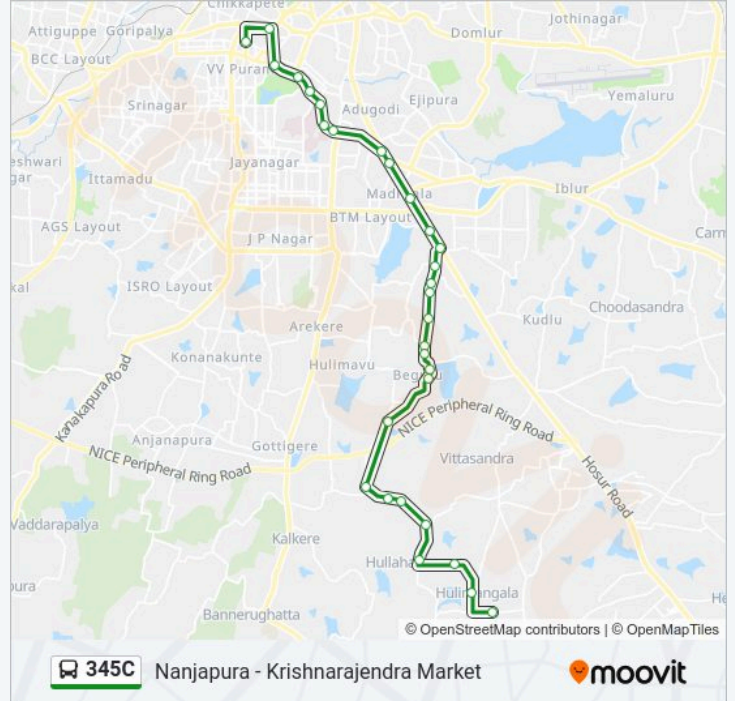

Stops: 30

Trip Duration: 58 min

Line Summary:

Hosur Road Junction

Bengaluru Dairy Circle

Nimhans Hospital

Lakkasandra

Wilson Garden 7th Cross

Hop Coms / Lalbagh

Lalbagh Main Gate

Town Hall

K.R.Market (Kalasipalya)

Direction: Nanjapura

30 stops

[VIEW LINE SCHEDULE](#)

K.R.Market (Kalasipalya)