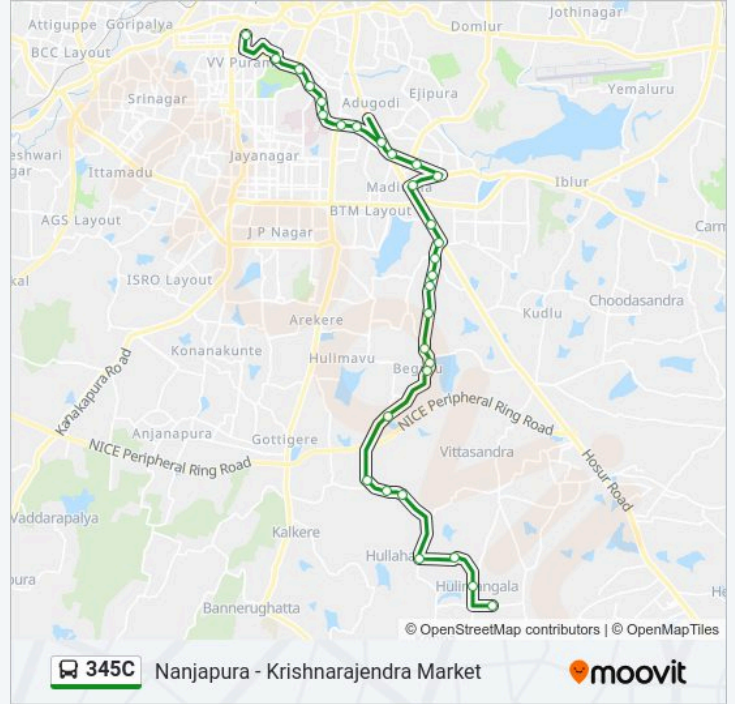

St Francis School

Aralimara

Beguru Church

Beguru (Towards Beguru)

Mahaveer Ridge Apartments

Muniswera Devastanna

Vaddarapalya

Mylasandra

Hulimangala Cross

Bingipura

Hulimangala

Nanjapura

345C bus time schedules and route maps are available in an offline PDF at moovitapp.com. Use the Moovit App to see live bus times, train schedule or subway schedule, and step-by-step directions for all public transit in Bengaluru.

© 2024 Moovit - All Rights Reserved