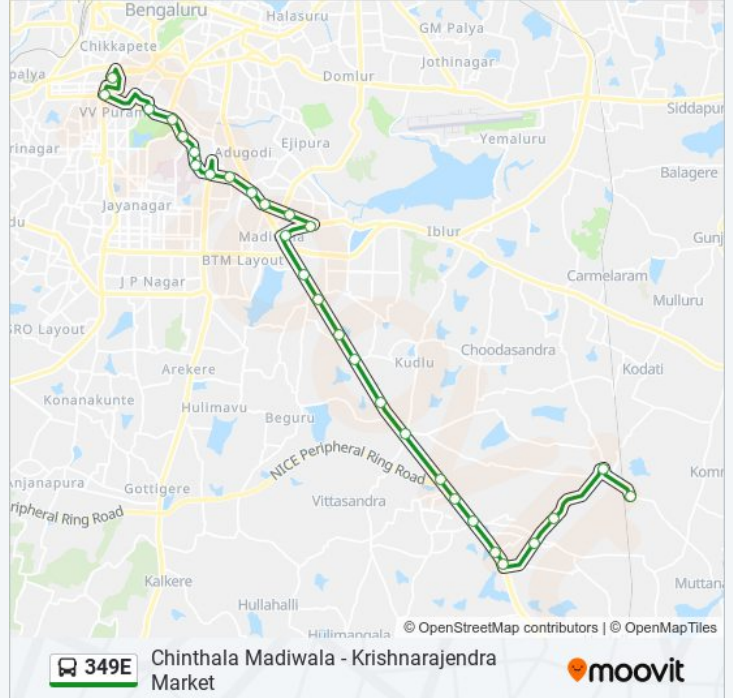

### 349E bus Info

**Direction:** Chinthala Madiwala

**Stops:** 29

**Trip Duration:** 52 min

**Line Summary:**

Konappana Agarhara

Electronic City

Veerasandra

Huskur Gate

Singena Agrahara Cross Fruits Market

Depot 38 Gate

Huskur

Chinthala Madivala Cross

### Direction: Krishnarajendra Market

27 stops

[VIEW LINE SCHEDULE](#)

Chinthala Madivala Cross

Huskur

Depot 38 Gate

Singena Agrahara Cross Fruits Market

Huskur Gate