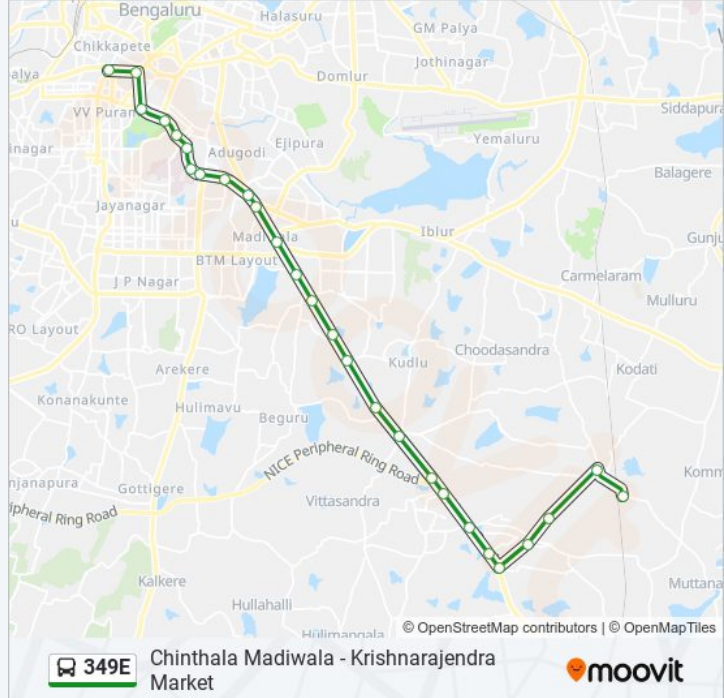

### 349E bus Info

**Direction:** Krishnarajendra Market

**Stops:** 27

**Trip Duration:** 58 min

**Line Summary:**

Muneshwara Temple

Bengaluru Dairy Circle

Nimhans Hospital

Lakkasandra

Wilson Garden 7th Cross

Hop Coms / Lalbagh

Lalbagh Main Gate

Town Hall

Krishnarajendra Market

349E bus time schedules and route maps are available in an offline PDF at [moovitapp.com](https://moovitapp.com). Use the [Moovit App](#) to see live bus times, train schedule or subway schedule, and step-by-step directions for all public transit in Bengaluru.