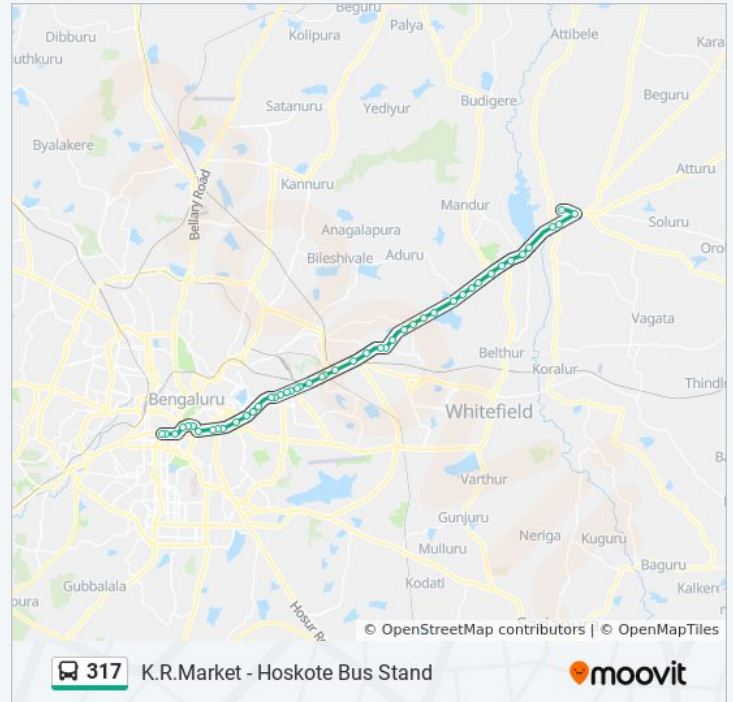

Katamnalluru Gate

Sapthagiri Convention Hall

Budigere Cross

Bandapura

Cheemasandra Gate

Avalahalli

Veeranahalli

Medahalli

S.J.E.S.College

Bhattarahalli

Subashanagara

Police Quarters K.R.Puram

K.R.Puram Market

I.T.I.Colony Gate

Tin Factory

Benniganahalli

Baiyappanahalli Metro Station

N.G.E.F.

Swamy Vivekananda Metro Station

Swamy Vivekananda Metro Station / Isolation Hospital

Binnamangala (Indiranagara R.T.O.Office)

Depot 6 Indiranagara

Halasuru

Halasuru Police Station

Lido

D.I.G.Office

Life Style

Richmond Circle

Richmond Circle

Pallavi Talkies

Corporation

Town Hall

317 bus Info

Direction: Krishnarajendra Market

Stops: 40

Trip Duration: 66 min

Line Summary: