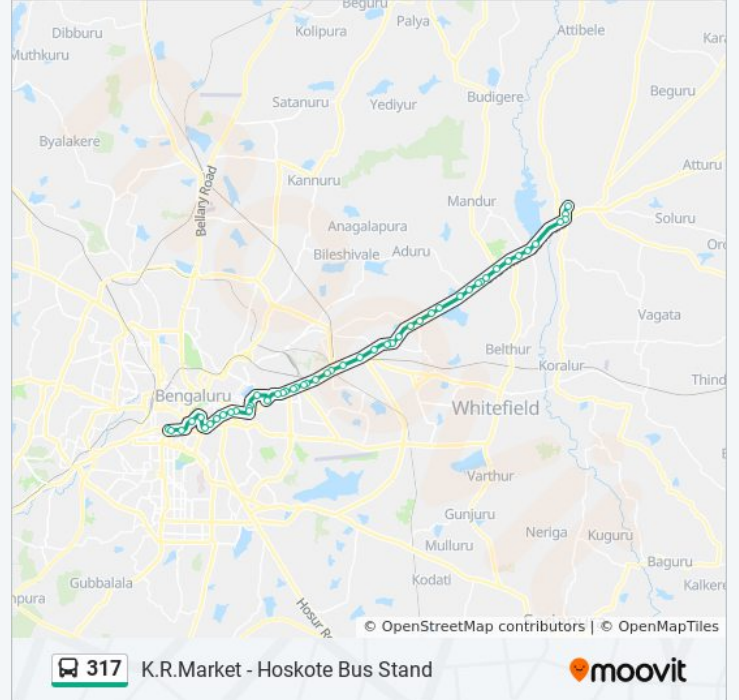

Hoskote High School

Hoskote K.E.B.Circle

Hosakote Flower Market

Hoskote Old Bus Stand

317 K.R. Market - Hoskote Bus Stand

moovit

Direction: Krishnarajendra Market

40 stops