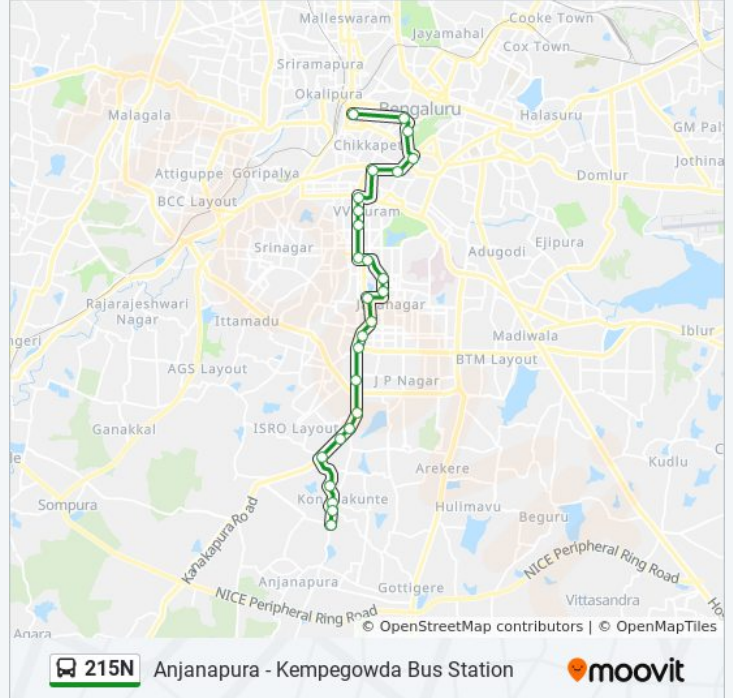

 **215N**

Anjanapura - Kempegowda Bus Station

Get The App

The 215N bus line (Anjanapura - Kempegowda Bus Station) has 2 routes. For regular weekdays, their operation hours are:

(1) Anjanapura: 24 hours(2) Kempegowda Bus Station: 24 hours

Use the Moovit App to find the closest 215N bus station near you and find out when is the next 215N bus arriving.

Direction: Anjanapura

26 stops

[VIEW LINE SCHEDULE](#)

Kempegowda Bus Station
Maharani College
K.R.Circle
Corporation
Town Hall
K.R.Market
Makkala Koota
Mahila Seva Samaja
National College
Basavanagudi Police Station
Krishna Rao Park
Ranadheera Kanteerava Park
Nanda Talkies
Yediyur
Deepak Nursing Home
Hunase Mara Banashankari
Banashankari T.T.M.C
Sarakki
Jaraganahalli
Yelachenahalli
Yelachenahalli Metro Station

215N bus Time Schedule

Anjanapura Route Timetable:

Sunday	24 hours
Monday	24 hours
Tuesday	24 hours
Wednesday	24 hours
Thursday	24 hours
Friday	24 hours
Saturday	24 hours

215N bus Info

Direction: Anjanapura

Stops: 26

Trip Duration: 38 min

Line Summary:

Konanakunte Cross (Kanakapura Road)

Sowdamini Kalyana Mantapa

Hari Nagara Cross

Glass Factory Avalahalli

Avalahalli Tippu Circle