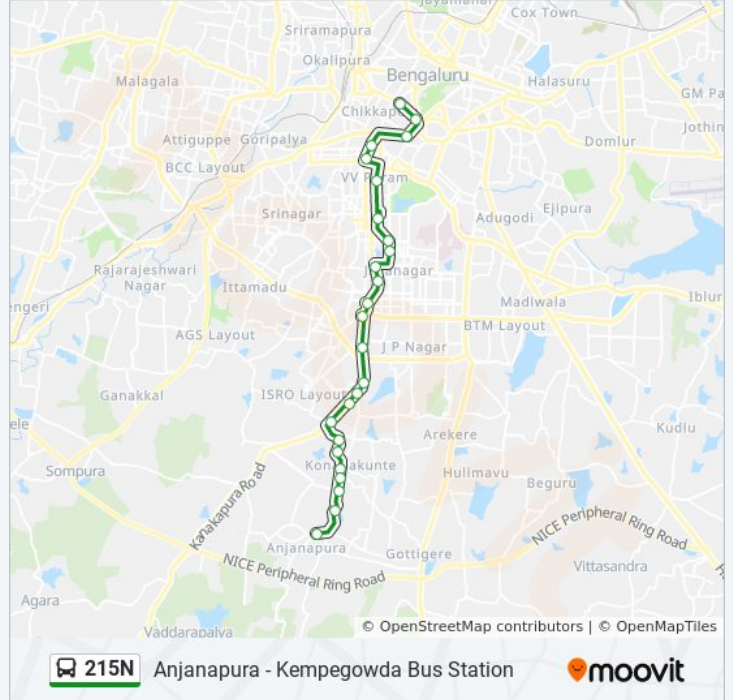

Sajjan Rao Circle

Makkala Koota / Mahila Seva Samaja

K.R.Market (Kalasipalya)

Town Hall

St.Marthas Hospital Corporation

Mysore Bank

215N bus time schedules and route maps are available in an offline PDF at moovitapp.com. Use the [Moovit App](#) to see live bus times, train schedule or subway schedule, and step-by-step directions for all public transit in Bengaluru.

[About Moovit](#) • [MaaS Solutions](#) • [Supported Countries](#) • [Mooviter Community](#)

© 2024 Moovit - All Rights Reserved

Check Live Arrival Times