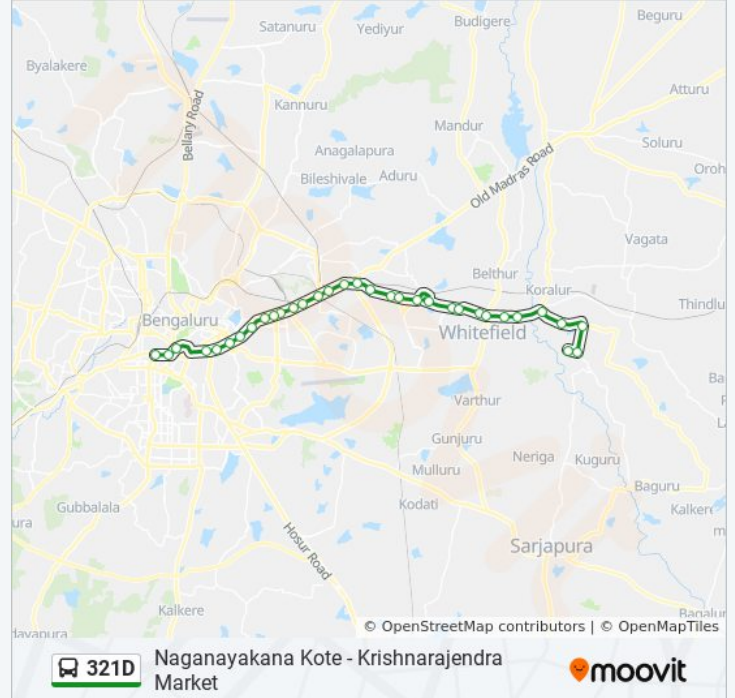

## 321D bus Info

**Direction:** Krishnarajendra Market

**Stops:** 33

**Trip Duration:** 58 min

**Line Summary:**

N.G.E.F.

Swamy Vivekananda Metro Station / Isolation Hospital

Binnamangala (Indiranagara R.T.O.Office)

### Direction: Naganayakana Kote

36 stops

[VIEW LINE SCHEDULE](#)

K.R.Market

Town Hall

Corporation

St.Joseph Boys High School Malya Hospital

Richmond Circle (Bishop Coton Girls High School)