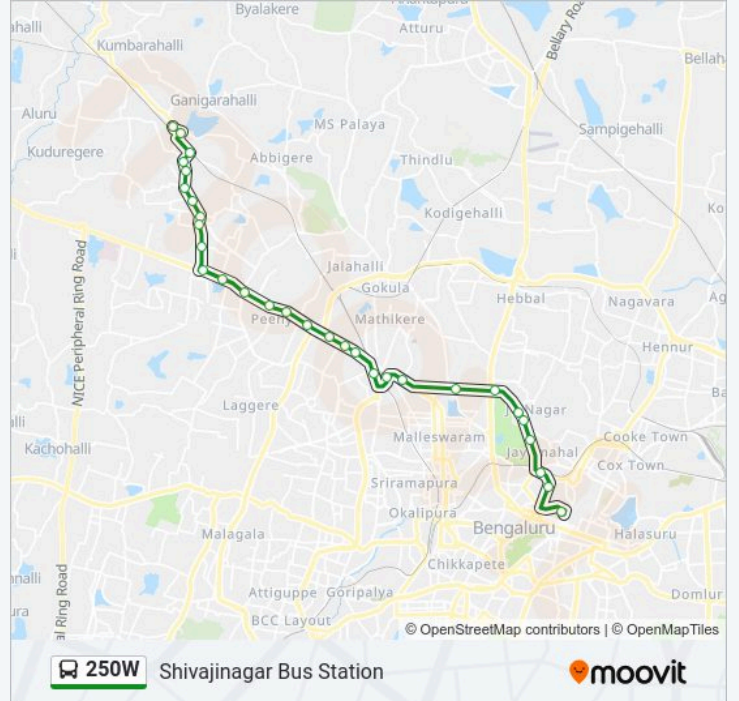

R.M.C.Yard (Yashwanthapura New Railway Station)

Govardhan Talkies

Yeshwanthapura T.T.M.C

Yeshwanthpura Circle

C.P.R.I.

Mekhri Circle (Jayamahal Road)

T.V Tower

Munireddy Palya

Jayamahal

Cantonment Railway Station

C.S.I.Hospital Queens Road

Shivajinagara Bus Station

250W bus time schedules and route maps are available in an offline PDF at moovitapp.com. Use the Moovit App to see live bus times, train schedule or subway schedule, and step-by-step directions for all public transit in Bengaluru.

© 2024 Moovit - All Rights Reserved