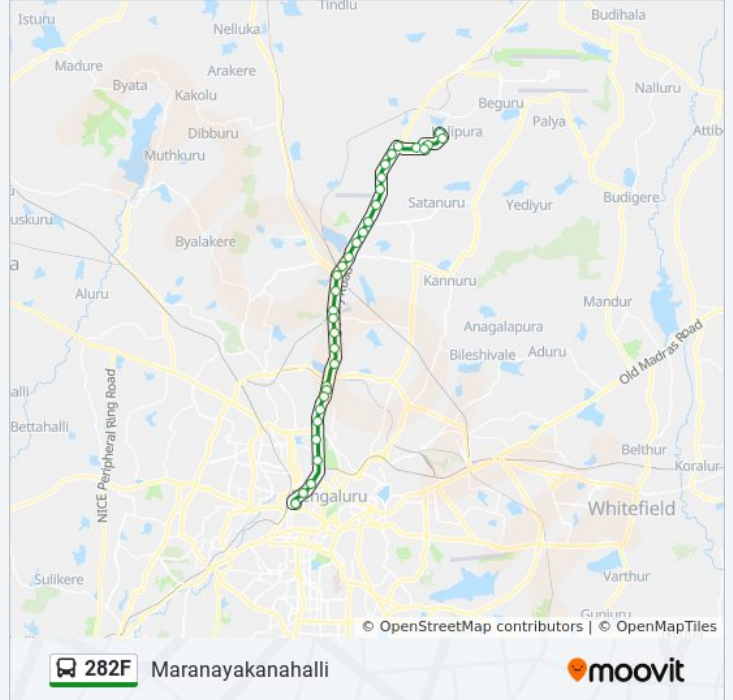

Venkatala

Palanahalli Gate

Bagalur Cross

Indian Air Force Yelahanka

Bharathi Nagara

Hunasamaranahalli

S.M.V.I.T.Cross

Bettahalasuru Cross

Vidyanagara Cross

Venkateshwara College

Vidyanagara Devanahalli Road

Akkayamma Betta

Uttanahalli Cross

Maranayakanahalli

282F bus time schedules and route maps are available in an offline PDF at moovitapp.com. Use the [Moovit App](#) to see live bus times, train schedule or subway schedule, and step-by-step directions for all public transit in Bengaluru.

[About Moovit](#) • [MaaS Solutions](#) • [Supported Countries](#) • [Mooviter Community](#)

© 2024 Moovit - All Rights Reserved

Check Live Arrival Times