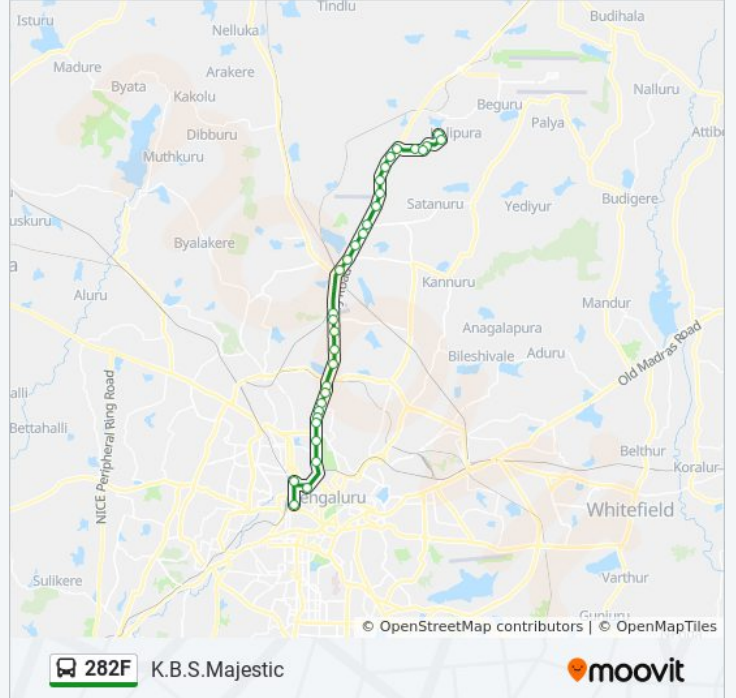

Canara Bank Hebbala

C.B.I.

Mekhri Circle

Palace Ground

R.M.Guttahalli

Shivananda Stores Circle

Central (Towards K.B.S.Majestic)

Kempegowda Bus Station

Direction: Maranayakanahalli

32 stops

[VIEW LINE SCHEDULE](#)

Kempegowda Bus Station

K.P.C.C.Office

Shivananda Stores

R.M.Guttahalli

Palace Ground

Mekhri Circle

C.B.I.

Canara Bank Hebbala

Hebbala

Military Dairy Farm (Esteem Mall)

Kodigehalli Gate

Byatarayanapura

G.K.V.K.Gate

Jakkur Aerodrum

Allalassandra Gate

Yelahanka Police Station

Yelahanka Santhe Circle

Kogilu Cross

282F bus Time Schedule

Maranayakanahalli Route Timetable:

Sunday	06:00 - 20:35
Monday	06:00 - 20:35
Tuesday	06:00 - 20:35
Wednesday	06:00 - 20:35
Thursday	06:00 - 20:35
Friday	06:00 - 20:35
Saturday	06:00 - 20:35

282F bus Info

Direction: Maranayakanahalli

Stops: 32

Trip Duration: 55 min

Line Summary: