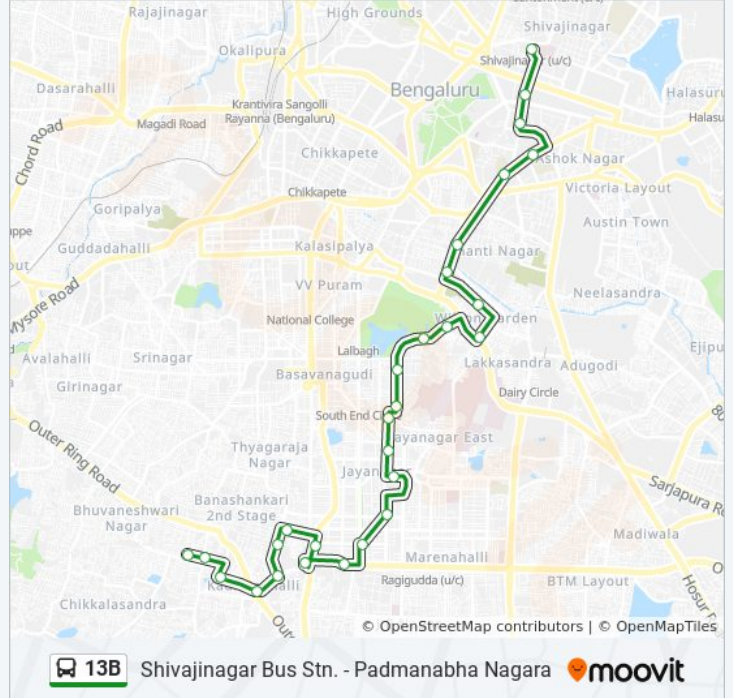

The 13B bus line (Shivajinagar Bus Stn. - Padmanabha Nagara) has 2 routes. For regular weekdays, their operation hours are:

(1) Padmanabha Nagara Rock: 06:50 - 22:15(2) Shivajinagar Bus Station: 07:05 - 21:20

13B bus Info

Direction: Padmanabha Nagara Rock

Stops: 26

Trip Duration: 37 min

Line Summary:

Cauvery Nagara

Yarabnagara

Kadirenahalli Cross

13B bus Info

Direction: Shivajinagar Bus Station

Stops: 28

Trip Duration: 39 min

Line Summary:

Mallige Hospital

Wilson Garden 10th Cross

Wilson Garden Police Station

Shanthinagara

K.H.Road

Richmond Circle (Bishop Coton Girls High School)

St.Joseph College

State Bank Of India (Bowring Institute)

M.G.Road

Shivajinagara Bus Station

13B bus time schedules and route maps are available in an offline PDF at moovitapp.com. Use the [Moovit App](#) to see live bus times, train schedule or subway schedule, and step-by-step directions for all public transit in Bengaluru.