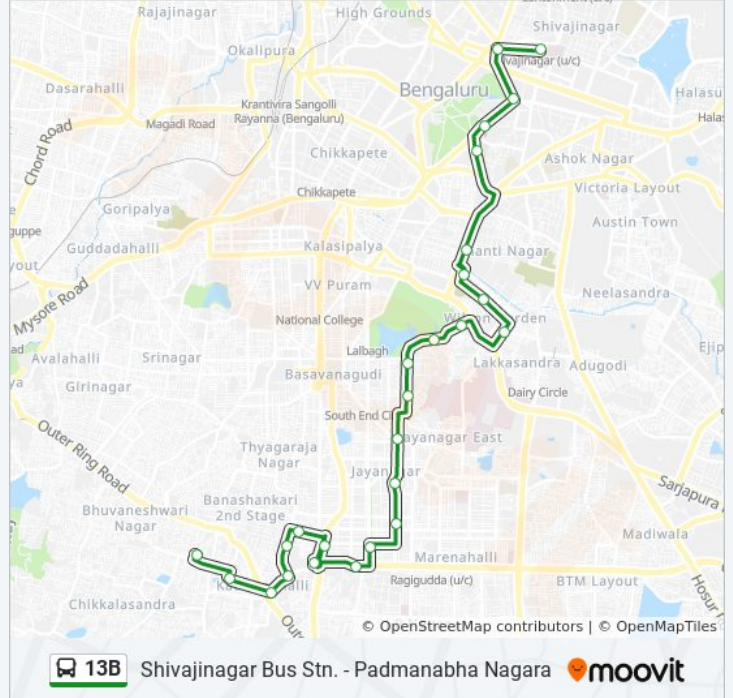

Cauvery Nagara

Yarabnagara

Kadirenahalli Cross

Kadirenahalli Village

Padmanabha Nagara Rock

13B Shivajinagar Bus Stn. - Padmanabha Nagara

Direction: Shivajinagar Bus Station

28 stops

[VIEW LINE SCHEDULE](#)

Padmanabha Nagara Rock

Padmanabha Nagara

Kadirenahalli Village

Kadirenahalli Cross

Yarabnagara

Cauvery Nagara

Mono Type

Hunasemara

Banashankari Bus Station

Sangam Circle

Jayanagara 40th Cross

Jayanagara Telephone Exchange

Jayanagara T.T.M.C.

Jayanagara 3rd Block

Madhavan Park

Rani Sarala Devi College

Ashoka Pillar

Siddapura

13B bus Time Schedule

Shivajinagar Bus Station Route Timetable:

Sunday	07:05 - 21:20
Monday	07:05 - 21:20
Tuesday	07:05 - 21:20
Wednesday	07:05 - 21:20
Thursday	07:05 - 21:20
Friday	07:05 - 21:20
Saturday	07:05 - 21:20

13B bus Info

Direction: Shivajinagar Bus Station

Stops: 28

Trip Duration: 39 min

Line Summary: