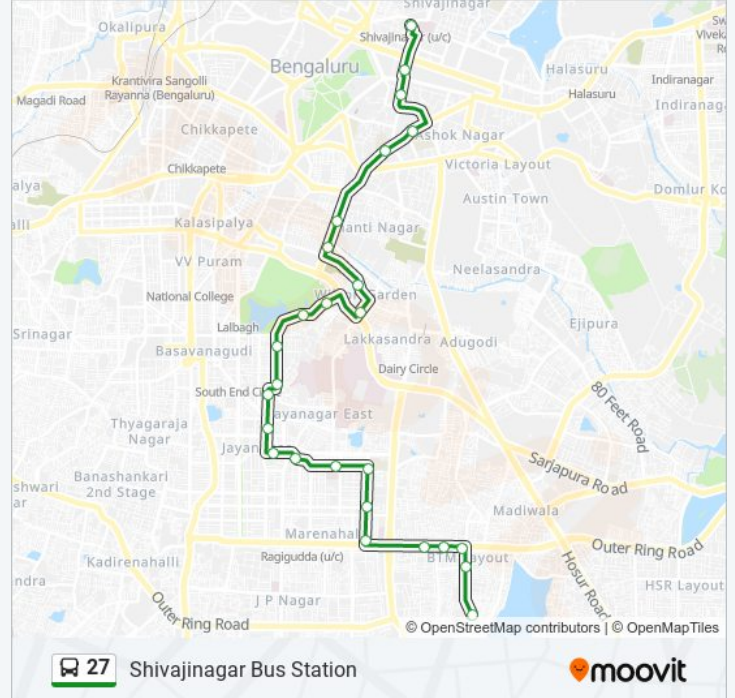

Rani Sarala Devi College

Ashoka Pillar

Siddapura

Mallige Hospital

Wilson Garden 10th Cross

27 bus Time Schedule

Shivajinagar Bus Station Route Timetable:

Sunday	06:50 - 20:00
Monday	06:50 - 20:00
Tuesday	06:50 - 20:00
Wednesday	06:50 - 20:00
Thursday	06:50 - 20:00
Friday	06:50 - 20:00
Saturday	06:50 - 20:00

27 bus Info

Direction: Shivajinagar Bus Station

Stops: 26

Trip Duration: 35 min

Line Summary:

Wilson Garden Police Station

Shanthinagara

K.H.Road

Richmond Circle (Bishop Cotton Girls High School)

St. Joseph College

State Bank Of India (Bowring Institute)

M.G.Road

Shivajinagara Bus Station

27 bus time schedules and route maps are available in an offline PDF at moovitapp.com. Use the Moovit App to see live bus times, train schedule or subway schedule, and step-by-step directions for all public transit in Bengaluru.