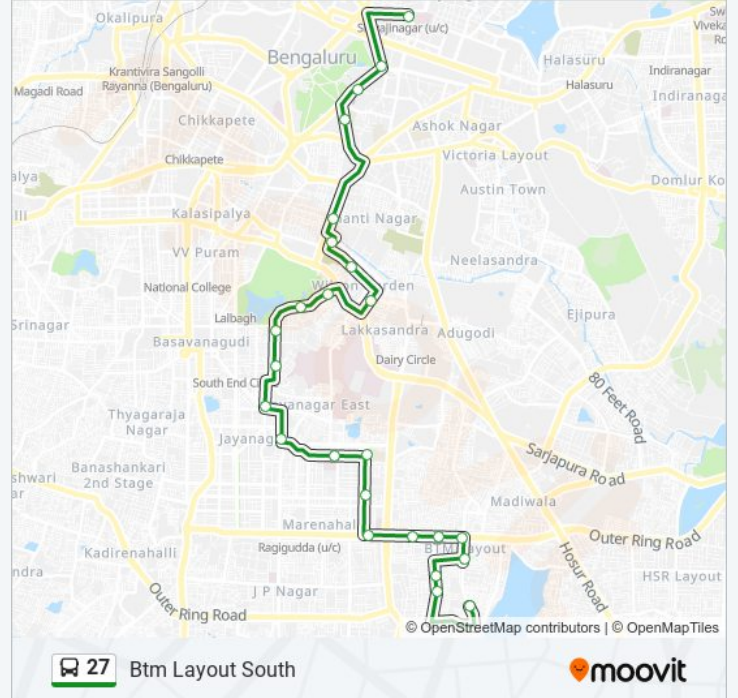

Use the Moovit App to find the closest 27 bus station near you and find out when is the next 27 bus arriving.

Direction: Btm Layout South

25 stops

[VIEW LINE SCHEDULE](#)

- Shivajinagara Bus Station
- M.G Statue (Chinnaswamy Stadium)
- Museum
- St.Joseph Boys High School Malya Hospital
- K.H.Road
- Shanthinagara Bus Station
- Wilson Garden Police Station
- Wilson Garden 12th Cross
- Mallige Hospital
- Siddapura
- Ashoka Pillar
- Rani Sarala Devi College
- Jayanagara 3rd Block
- Jayanagara 4th Block
- Sanjay Gandhi Hospital
- Carmel Convent
- Jayanagara Pump House
- Jayanagar East
- M.I.C.O.Layout
- B.T.M.Layout Water Tank
- 16th Main B.T.M.Layout
- 7th Cross B.T.M.Layout

27 bus Time Schedule

Btm Layout South Route Timetable:

Sunday	07:40 - 19:40
Monday	07:40 - 19:40
Tuesday	07:40 - 19:40
Wednesday	07:40 - 19:40
Thursday	07:40 - 19:40
Friday	07:40 - 19:40
Saturday	07:40 - 19:40

27 bus Info

Direction: Btm Layout South

Stops: 25

Trip Duration: 37 min

Line Summary:

Nayanappa Shettipalya Cross

Nayanappa Shettipalya Cross

Mahadeshwara Nagara

27 bus Info

Direction: Shivajinagar Bus Station

Stops: 26

Trip Duration: 35 min

Line Summary:

Wilson Garden Police Station

Shanthinagara

K.H.Road