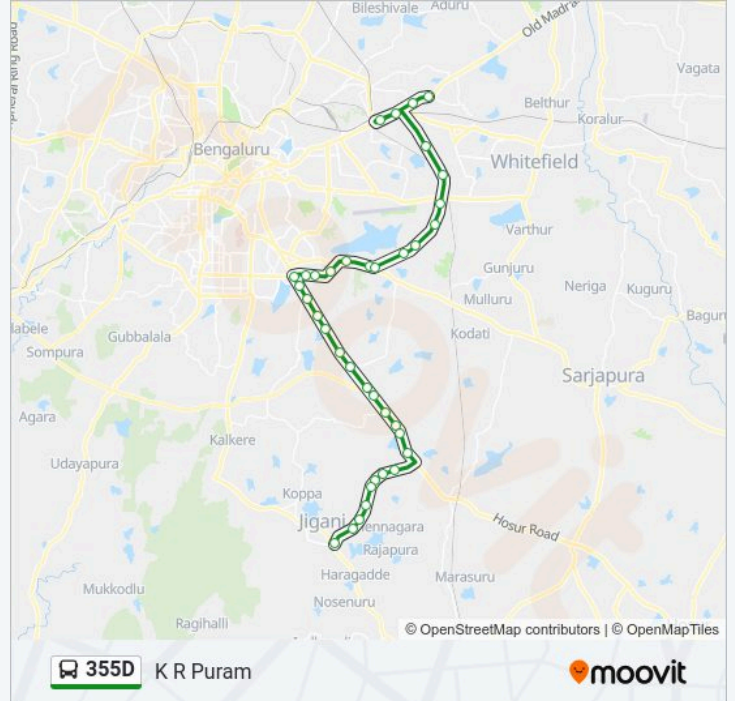

Hosa Road

Singasandra

Kudlu Gate

Garvebhavi Palya

Bommanahalli

Roopena Agrahara

Central Silk Board

S.I.Apartment (H.S.R.Layout)

14th Main H.S.R.Layout

Depot 25 Gate (Ring Road)

Agara Junction (Ring Road)

Ibbaluru

Sarjapura Ring Road Junction

Eco Space

Devarabisanahalli Ring Road

Kadubisanahalli

Marathahalli

Karthik Nagara

E.M.C.2

K.R.Puram Metro Station

Tin Factory

I.T.I.Colony Gate

K.R.Puram Market

355D bus time schedules and route maps are available in an offline PDF at moovitapp.com. Use the Moovit App to see live bus times, train schedule or subway schedule, and step-by-step directions for all public transit in Bengaluru.

© 2024 Moovit - All Rights Reserved