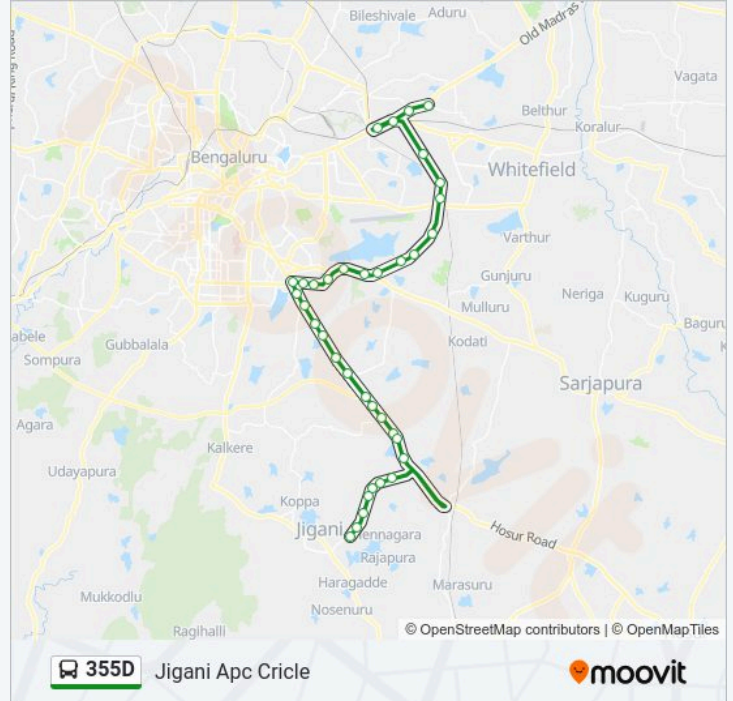

Use the Moovit App to find the closest 355D bus station near you and find out when is the next 355D bus arriving.

Direction: Jigani Apc Cricle

36 stops

[VIEW LINE SCHEDULE](#)

K.R.Puram Market
I.T.I.Colony Gate
K.R.Puram Metro Station
Tin Factory
E.M.C.2
Karthik Nagara
Kalamandira Marathahalli Bridge
Kadubisanahalli
Devarabisanahalli Ring Road
Eco Space
Sarjapura Ring Road Junction
Ibbaluru
Agara Junction (Ring Road)
Depot 25 Gate (Ring Road)
14th Main H.S.R.Layout
S.I.Apartment (H.S.R.Layout)
Central Silk Board
Roopena Agrahara
Bommanahalli
Garvebhavi Palya
Kudlu Gate

355D bus Info

Direction: Jigani Apc Cricle

Stops: 36

Trip Duration: 69 min

Line Summary:

Singasandra

Hosa Road

Electronic City P.E.S.I.T College

Biocon Jigani Road

O-Max Circle Sriramapura

Maruthi Nagara

Navya Badavane

Direction: K R Puram

37 stops

[VIEW LINE SCHEDULE](#)

Jigani A.P.C.Circle

355D bus Info

Direction: K R Puram

Stops: 37

Trip Duration: 72 min

Line Summary:

Hosa Road

Singasandra

Kudlu Gate