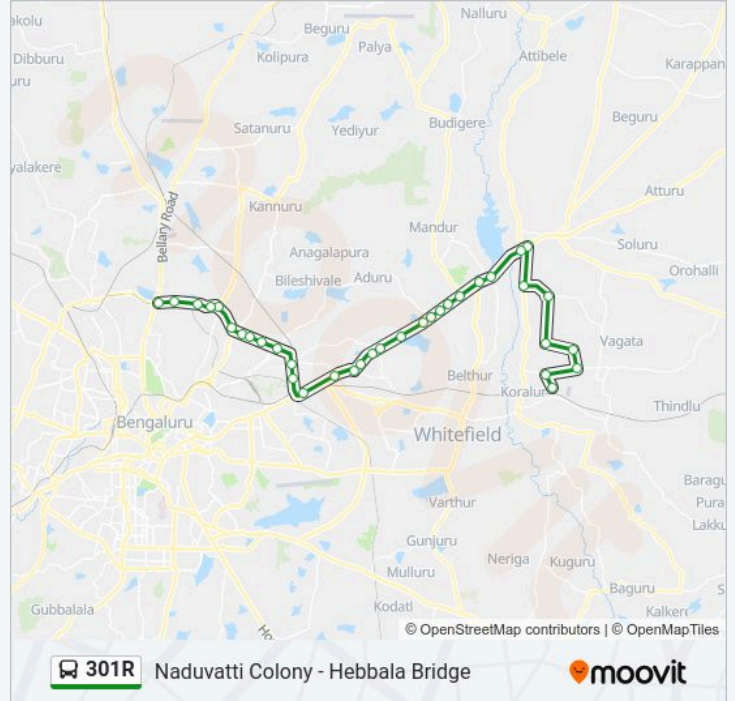

### 301R bus Info

**Direction:** Hebbala Bridge

**Stops:** 35

**Trip Duration:** 70 min

**Line Summary:**

I.T.I.Colony Gate

Tin Factory

Kasthurinagara

Ramamurthy Nagara (B Channasandra Bridge)

Horamavu

Babusabpalya

80 Feet Road Kalyananagara

Kalyananagara

Hennur Junction

Nagavara Junction

Manyatha Tech Park

Veerannapalya

Kempapura

Hebbala Bridge

**Direction: Naduvatti Colony**

35 stops

[VIEW LINE SCHEDULE](#)

Hebbala Bridge

Kempapura