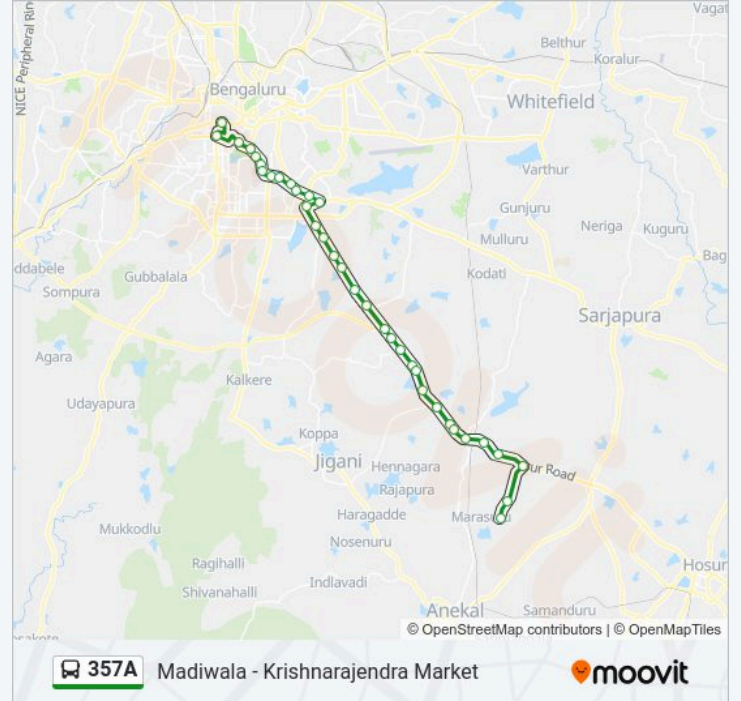

 **357A**

Madiwala - Krishnarajendra Market

Get The App

The 357A bus line (Madiwala - Krishnarajendra Market) has 2 routes. For regular weekdays, their operation hours are: (1) Krishnarajendra Market: 04:40 - 18:45(2) Madiwala Village Market: 06:05 - 20:35
Use the Moovit App to find the closest 357A bus station near you and find out when is the next 357A bus arriving.

Hennagara Gate

Chandapura

Hale Chandapura

Tirumagondanahalli

Balagaranahalli Gate

Bandapura Village

Madiwala Village Market

357A bus time schedules and route maps are available in an offline PDF at moovitapp.com. Use the Moovit App to see live bus times, train schedule or subway schedule, and step-by-step directions for all public transit in Bengaluru.

© 2024 Moovit - All Rights Reserved