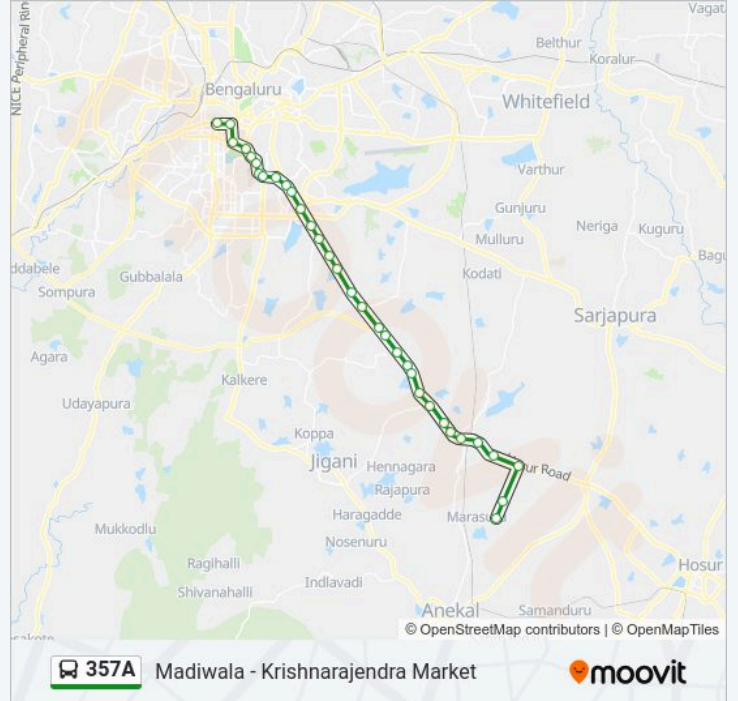

357A bus Info

Direction: Krishnarajendra Market

Stops: 33

Trip Duration: 62 min

Line Summary:

Madiwala

St Johns Hospital

Hosur Road Junction

Muneshwara Temple

Bengaluru Dairy Circle

Nimhans Hospital

Lakkasandra

Wilson Garden 7th Cross

Hop Coms / Lalbagh

Lalbagh Main Gate

Town Hall

Krishnarajendra Market

Direction: Madiwala Village Market

35 stops

[VIEW LINE SCHEDULE](#)

Krishnarajendra Market

Makkala Koota / Mahila Seva Samaja

Lalbagh Main Gate

Hop Coms / Lalbagh