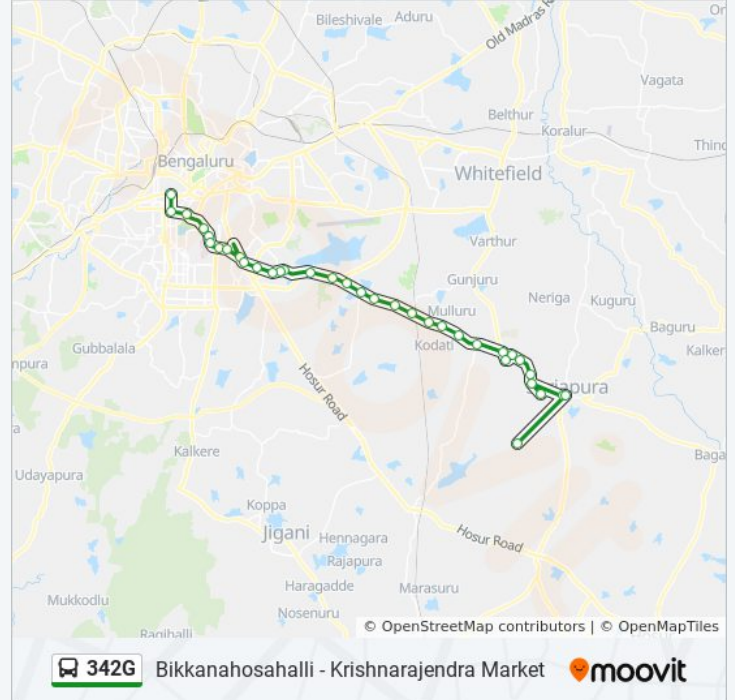

342G bus Info

Direction: Bikkanahosahalli

Stops: 35

Trip Duration: 61 min

Line Summary:

Sarjapura Wipro Campus

Kodathi Gate

Sulikunte

Sarjapura Circle

Sarjapura

Bikkanahosahalli

Direction: Krishnarajendra Market

36 stops

[VIEW LINE SCHEDULE](#)

Bikkanahosahalli

Sarjapura