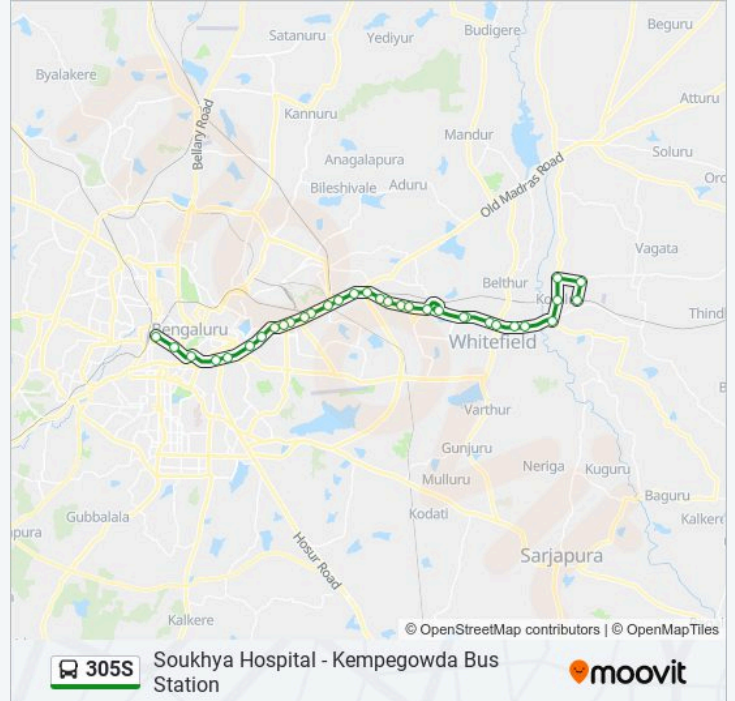

 **305S**

Soukhya Hospital - Kempegowda Bus Station

Get The App

The 305S bus line (Soukhya Hospital - Kempegowda Bus Station) has 2 routes. For regular weekdays, their operation hours are:

(1) Kempegowda Bus Station: 05:15 - 17:30(2) Soukhya Hospital: 06:50 - 19:15

305S bus Info

Direction: Kempegowda Bus Station

Stops: 33

Trip Duration: 63 min

Line Summary:

Baiyappanahalli Metro Station

N.G.E.F.

Swamy Vivekananda Metro Station / Isolation Hospital

Kempegowda Bus Station

Direction: Soukhya Hospital

36 stops

[VIEW LINE SCHEDULE](#)

Kempegowda Bus Station

Maharani College

K.R.Circle

Corporation