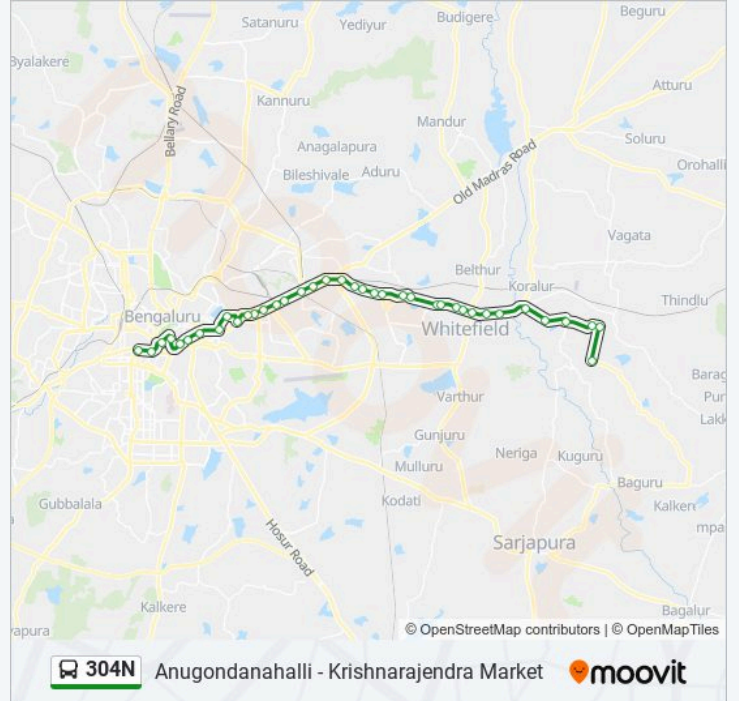

Channasandra

Thirumalashettyhalli Cross

Old Samethanahalli

Bhodhana Hosahalli

Dodda Dunnasandra

Dodda Dunnasandra Cross

Anugondanahalli Cross

Direction: Krishnarajendra Market

36 stops

[VIEW LINE SCHEDULE](#)

Anugondanahalli Cross

Dodda Dunnasandra Cross

Dodda Dunnasandra

Bhodhana Hosahalli

Old Samethanahalli

Thirumalashettyhalli Cross