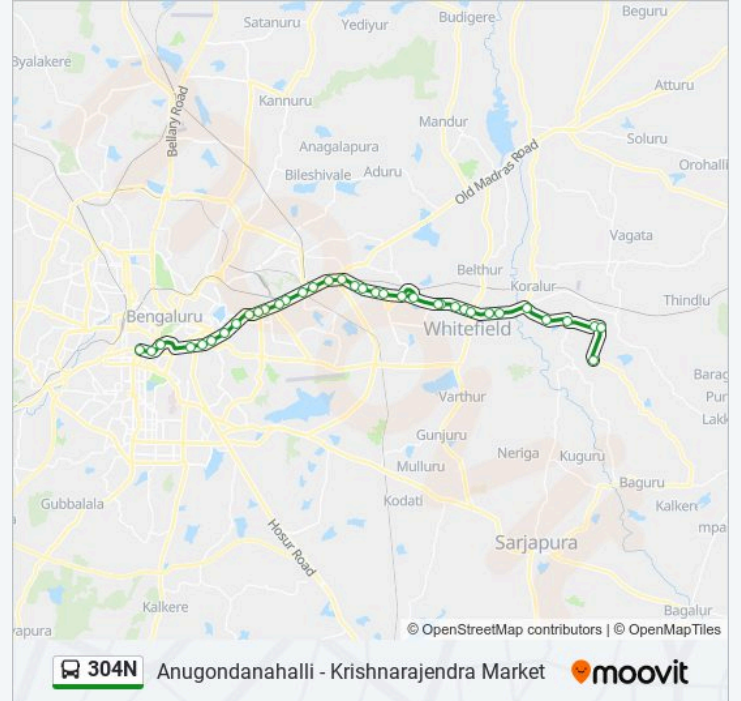

D.I.G.Office

Life Style

Richmond Circle

Corporation

Town Hall

K.R.Market

304N bus time schedules and route maps are available in an offline PDF at moovitapp.com. Use the Moovit App to see live bus times, train schedule or subway schedule, and step-by-step directions for all public transit in Bengaluru.

© 2024 Moovit - All Rights Reserved