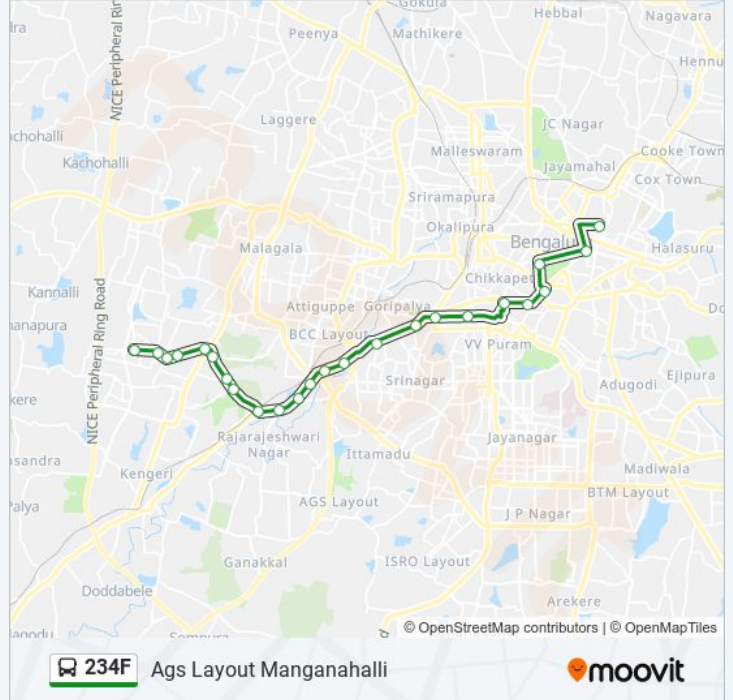

### 234F bus Info

**Direction:** Ags Layout Manganahalli

**Stops:** 24

**Trip Duration:** 46 min

**Line Summary:**

Vidyaniketan Public School Ullalu

A.G.S.Layout

### Direction: Shivajinagar Bus Station

21 stops

[VIEW LINE SCHEDULE](#)

A.G.S.Layout

Vidyaniketan Public School Ullalu

Amma Ashrama Cross

Press Layout

Bengaluru University Quarters