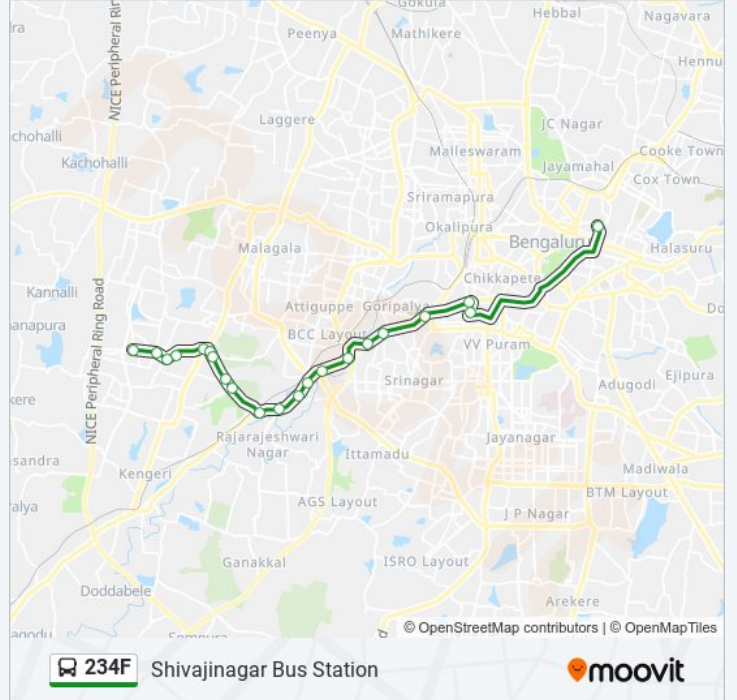

### 234F bus Info

**Direction:** Shivajinagar Bus Station

**Stops:** 21

**Trip Duration:** 31 min

**Line Summary:**

Vinayaka Talkies

Rayan Circle

Shivajinagara Bus Station