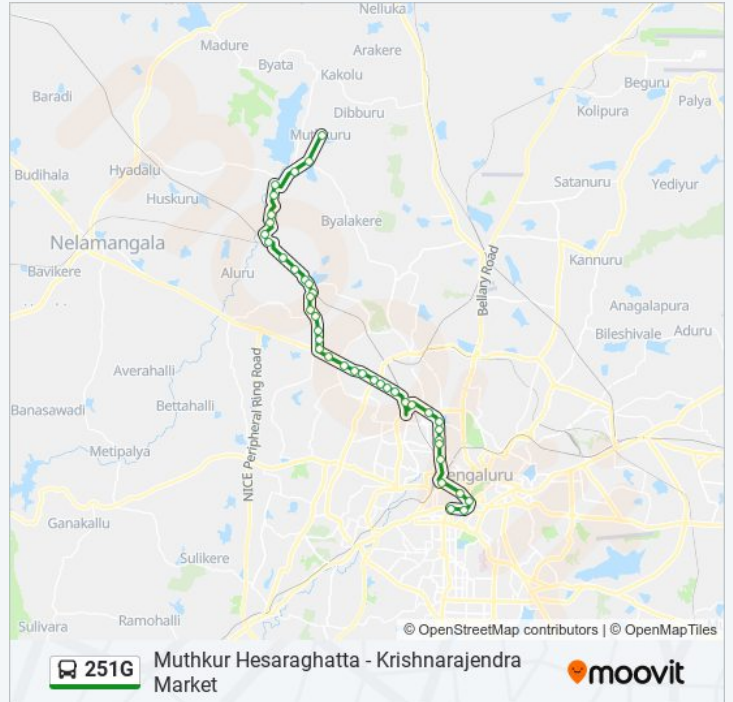

Hurali Chikkanahalli

### 251G bus Info

**Direction:** Muthkur Hesaraghatta

**Stops:** 41

**Trip Duration:** 68 min

**Line Summary:**

Thirumalapura

Hesaraghatta T.B.Cross

Ivarukandapura