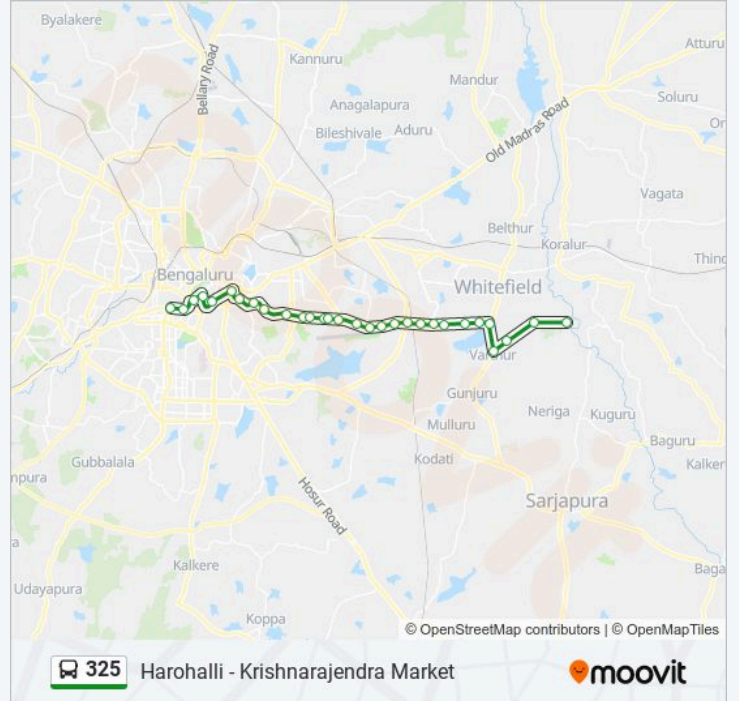

### 325 bus Info

**Direction:** Harohalli

**Stops:** 30

**Trip Duration:** 60 min

**Line Summary:**

Kundalahalli Gate

Thubarahalli

Siddapura

Ramagondanahalli

Varthuru Kodi

Varthuru High School

Sorahunase Temple

Ajjagondanahalli

Harohalli

### Direction: Krishnarajendra Market

28 stops

[VIEW LINE SCHEDULE](#)

Harohalli

Ajjagondanahalli

Sorahunase Temple

Varthuru Government College

Varthuru Kodi