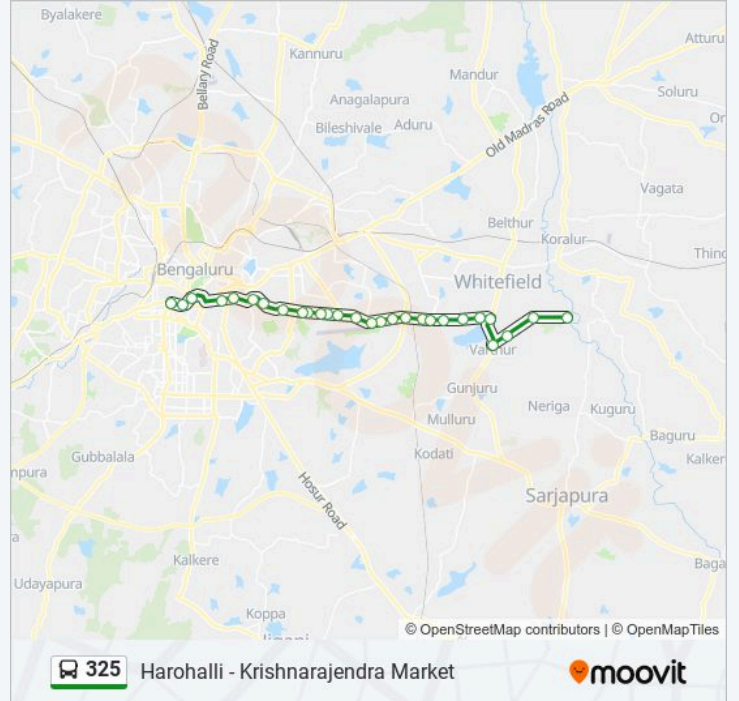

### 325 bus Info

**Direction:** Krishnarajendra Market

**Stops:** 28

**Trip Duration:** 62 min

**Line Summary:**

Manipal Hospital

Kodihalli

Domlur

Commando Hospital

Military Accounts Office

Life Style

Richmond Circle

Corporation

Town Hall

K.R.Market

325 bus time schedules and route maps are available in an offline PDF at [moovitapp.com](https://moovitapp.com). Use the Moovit App to see live bus times, train schedule or subway schedule, and step-by-step directions for all public transit in Bengaluru.

© 2024 Moovit - All Rights Reserved