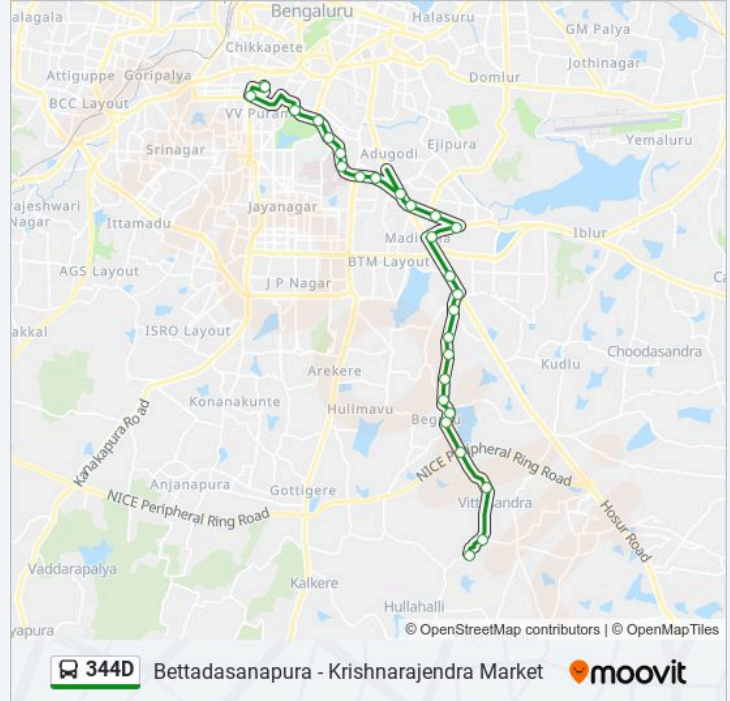

Beguru Church

Beguru (Towards Beguru)

Colony Mallapur

Vittasandra

Bettadasanapura Cross

Bettadasanapura

Direction: Krishnarajendra Market

25 stops

[VIEW LINE SCHEDULE](#)

Bettadasanapura

Bettadasanapura Cross

Vittasandra

Colony Mallapur

Beguru (Towards Bommanahalli)

Beguru Church

Aralimara

Canara Bank Beguru

Galaxy Paradise

Deccan Bengaluru

Deccan Hongansandra

Bommanahalli

Roopena Agrahara

Madiwala

St Johns Hospital

Hosur Road Junction

Muneshwara Temple

Bengaluru Dairy Circle

344D bus Time Schedule

Krishnarajendra Market Route Timetable:

Sunday	06:10 - 19:50
Monday	06:10 - 19:50
Tuesday	06:10 - 19:50
Wednesday	06:10 - 19:50
Thursday	06:10 - 19:50
Friday	06:10 - 19:50
Saturday	06:10 - 19:50

344D bus Info

Direction: Krishnarajendra Market

Stops: 25

Trip Duration: 38 min

Line Summary: