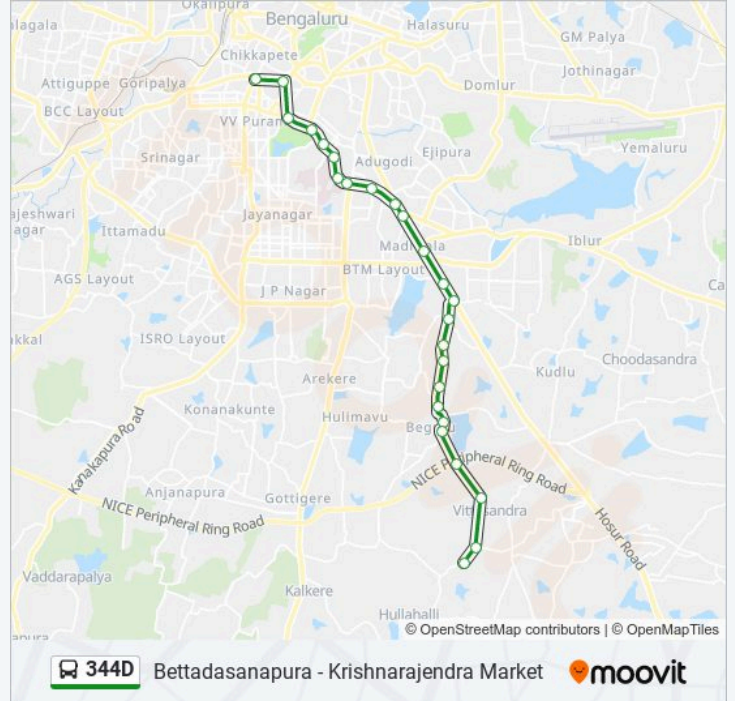

Nimhans Hospital

Lakkasandra

Wilson Garden 7th Cross

Hop Coms / Lalbagh

Lalbagh Main Gate

Town Hall

Krishnarajendra Market

344D bus time schedules and route maps are available in an offline PDF at moovitapp.com. Use the Moovit App to see live bus times, train schedule or subway schedule, and step-by-step directions for all public transit in Bengaluru.

© 2024 Moovit - All Rights Reserved