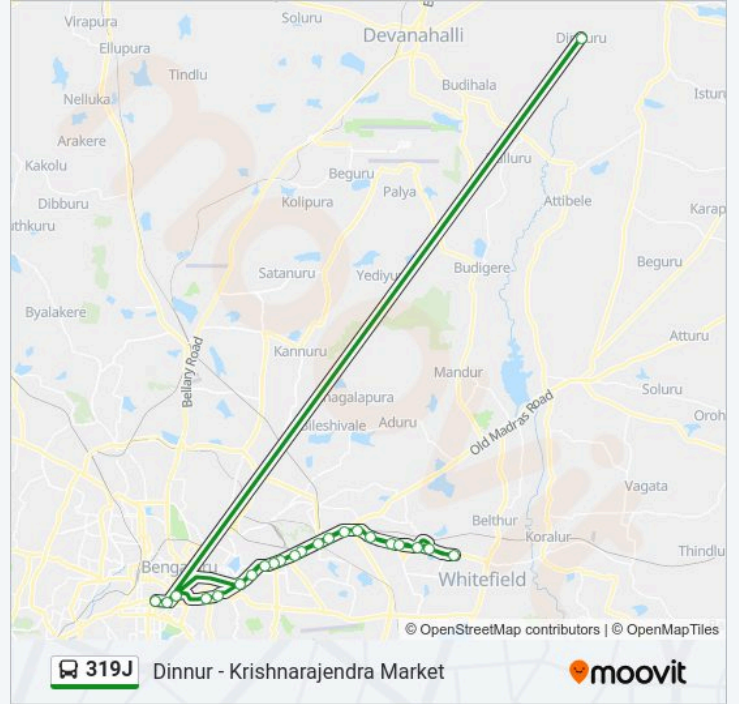

Life Style

Richmond Circle

Corporation

Town Hall

Dinnur

319J bus time schedules and route maps are available in an offline PDF at moovitapp.com. Use the Moovit App to see live bus times, train schedule or subway schedule, and step-by-step directions for all public transit in Bengaluru.

© 2024 Moovit - All Rights Reserved