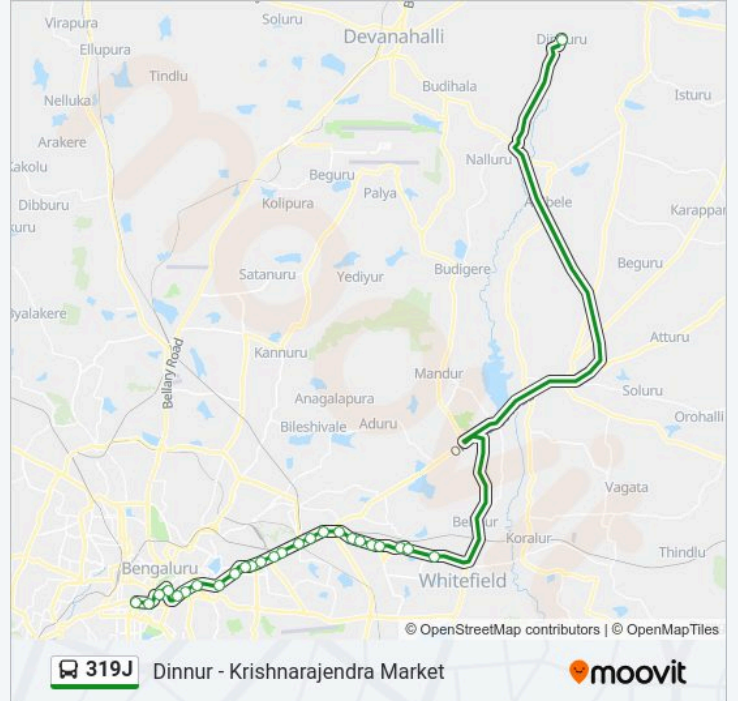

Brook Steel E.S.I.

Hoodi

Rajapalya

Pattandur Agrahara Gate

Dinnur

Direction: Krishnarajendra Market

23 stops

[VIEW LINE SCHEDULE](#)

K.R.Market

Pattandur Agrahara Gate

Rajapalya

Hoodi

Brook Steel E.S.I.

Garudacharpalya

Mahadevapura

B Narayanapura

K.R.Puram Metro Station

Tin Factory

Benniganahalli

Baiyappanahalli Metro Station

N.G.E.F.

Swamy Vivekananda Metro Station / Isolation Hospital

Binnamangala (Indiranagara R.T.O.Office)

Depot 6 Indiranagara

Halasuru

Lido

319J bus Time Schedule

Krishnarajendra Market Route Timetable:

Sunday	07:40 - 16:00
Monday	07:40 - 16:00
Tuesday	07:40 - 16:00
Wednesday	07:40 - 16:00
Thursday	07:40 - 16:00
Friday	07:40 - 16:00
Saturday	07:40 - 16:00

319J bus Info

Direction: Krishnarajendra Market

Stops: 23

Trip Duration: 85 min

Line Summary: