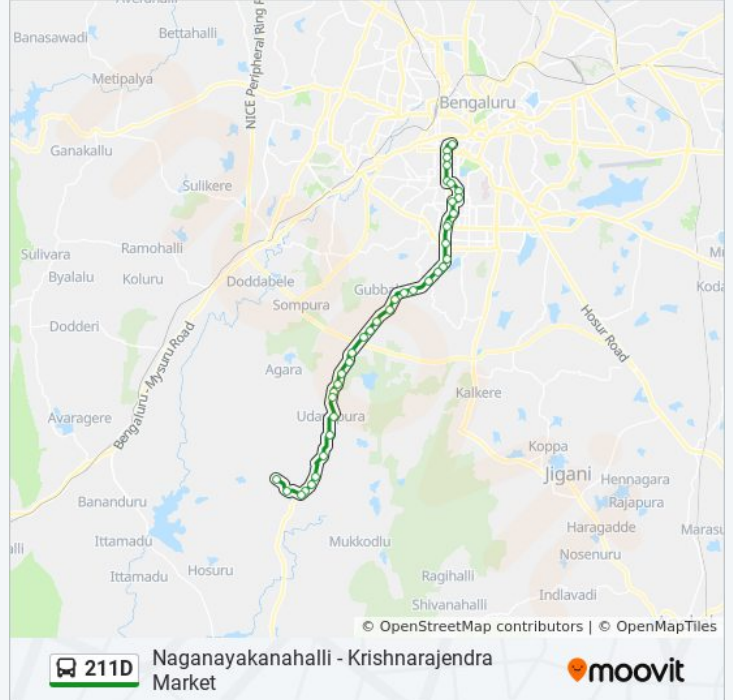

Kaggalipura

Gandhinagara

Power Substation

A.P.S.College

Somanahalli Cross

Chudahalli

Aladamara

211D bus time schedules and route maps are available in an offline PDF at moovitapp.com. Use the [Moovit App](#) to see live bus times, train schedule or subway schedule, and step-by-step directions for all public transit in Bengaluru.