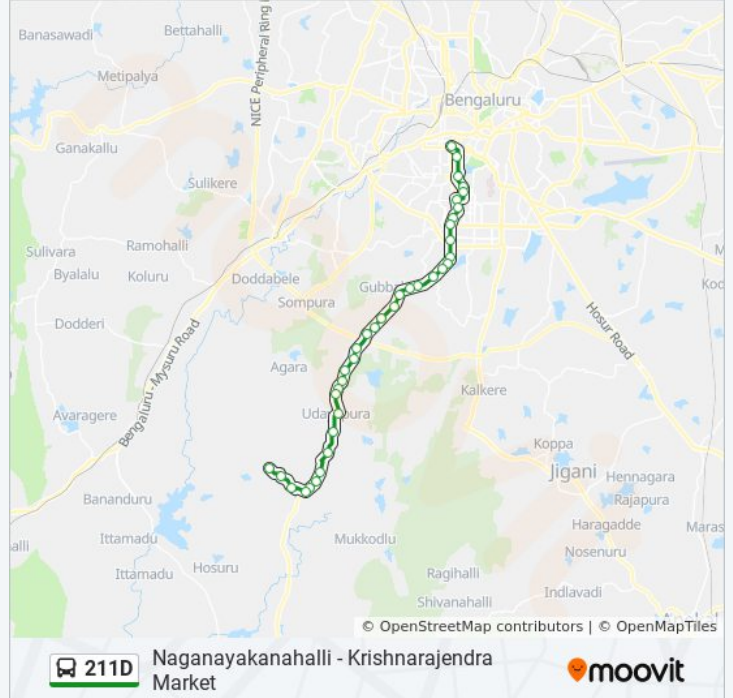

211D bus Info

Direction: Krishnarajendra Market

Stops: 37

Trip Duration: 58 min

Line Summary:

Gubbalala

Doddakallasandra

Konanakunte Cross (Kanakapura Road)

Nanda Talkies

South End Circle

M.N.Krishnarao Park

Sajjan Rao Circle

Makkala Koota / Mahila Seva Samaja

Direction: Naganayakanahalli

39 stops

[VIEW LINE SCHEDULE](#)