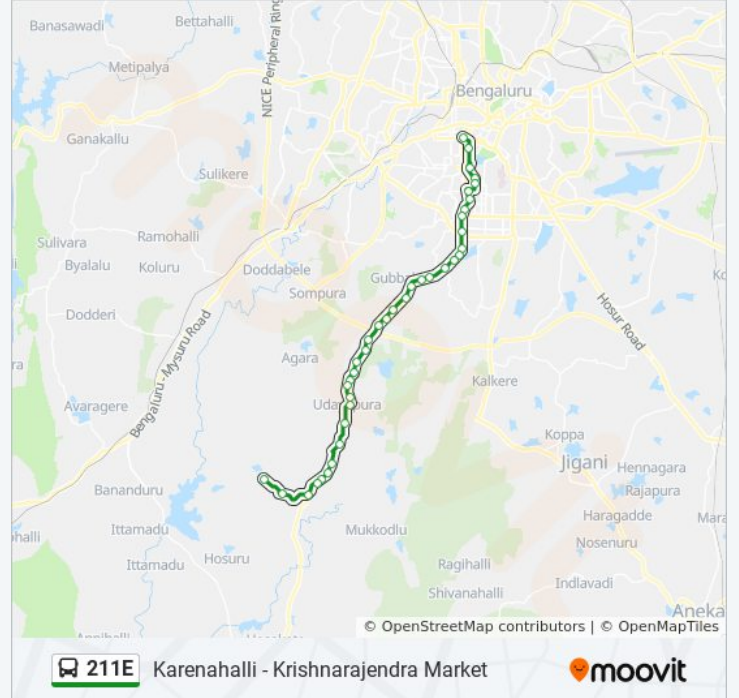

Deepak Nursing Home

Yediyur

Nanda Talkies

South End Circle

M.N.Krishnarao Park

Sajjan Rao Circle

Makkala Koota / Mahila Seva Samaja

211E bus time schedules and route maps are available in an offline PDF at moovitapp.com. Use the [Moovit App](#) to see live bus times, train schedule or subway schedule, and step-by-step directions for all public transit in Bengaluru.