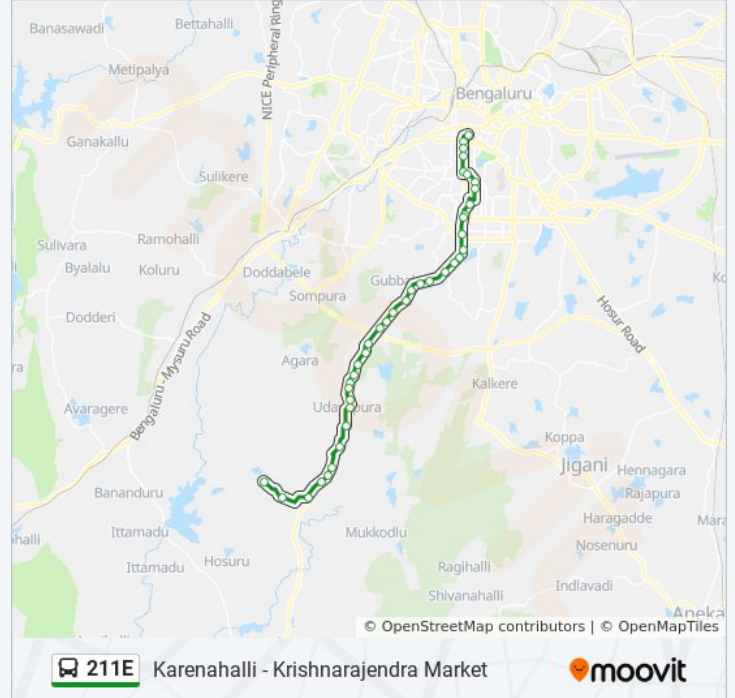

Gandhinagara

Power Substation

A.P.S.College

Nelagulli Cross

Chanty Estate Farm

Karenahalli

Direction: Krishnarajendra Market

38 stops