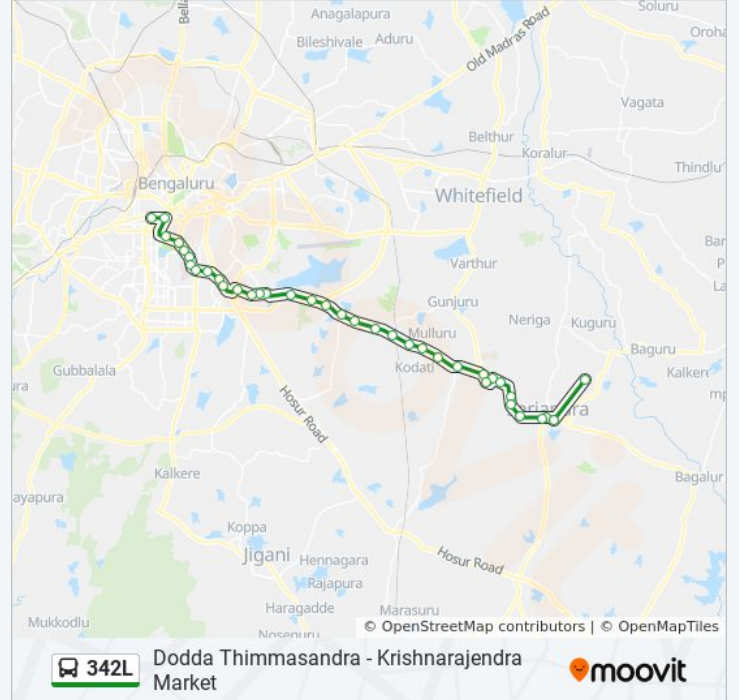

Hop Coms / Lalbagh

Lalbagh Main Gate

Town Hall

Krishnarajendra Market

342L bus time schedules and route maps are available in an offline PDF at [moovitapp.com](https://moovitapp.com). Use the [Moovit App](#) to see live bus times, train schedule or subway schedule, and step-by-step directions for all public transit in Bengaluru.