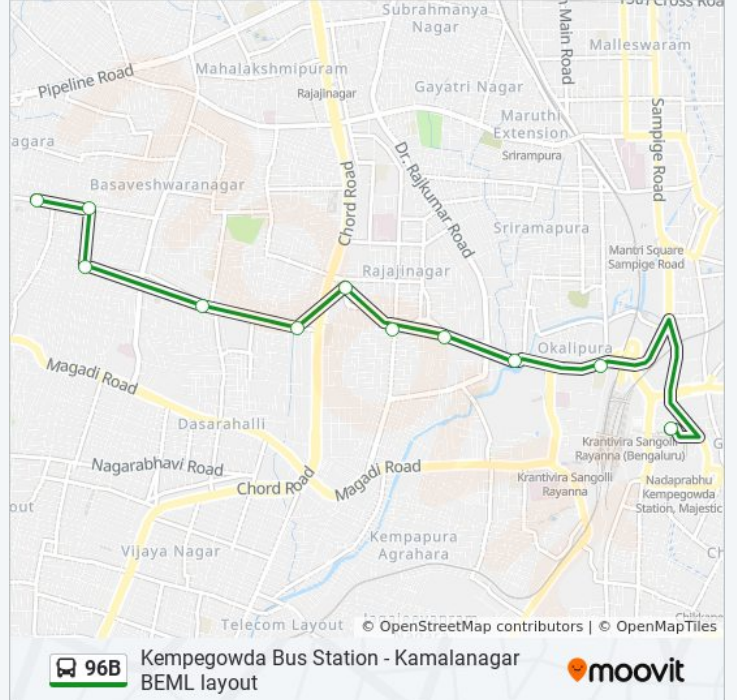

Kempegowda Bus Station - Kamalanagar BEML layout

Get The App

The 96B bus line (Kempegowda Bus Station - Kamalanagar BEML layout) has 2 routes. For regular weekdays, their operation hours are:

(1) Kamalanagar Beml Layout: 07:10 - 21:05(2) Kempegowda Bus Station: 06:35 - 20:05

Use the Moovit App to find the closest 96B bus station near you and find out when is the next 96B bus arriving.

Direction: Kamalanagar Beml Layout

11 stops

[VIEW LINE SCHEDULE](#)

- Kempegowda Bus Station
- Okalipura
- Sujatha Talkies
- Rajajinagara Entrance
- Bashyam Circle Rajajinagara
- Dhobi Ghat Rajajinagara
- Industrial Town Rajajinagara
- Dasarahalli Kere
- Basaveshwaranagara New Bus Stand
- Kamalanagara Old Bus Stop
- Kamalanagara

96B bus Time Schedule

Kamalanagar Beml Layout Route Timetable:

| | |
|-----------|---------------|
| Sunday | 07:10 - 21:05 |
| Monday | 07:10 - 21:05 |
| Tuesday | 07:10 - 21:05 |
| Wednesday | 07:10 - 21:05 |
| Thursday | 07:10 - 21:05 |
| Friday | 07:10 - 21:05 |
| Saturday | 07:10 - 21:05 |

96B bus Info

Direction: Kamalanagar Beml Layout

Stops: 11

Trip Duration: 17 min

Line Summary:

Direction: Kempegowda Bus Station

11 stops

[VIEW LINE SCHEDULE](#)