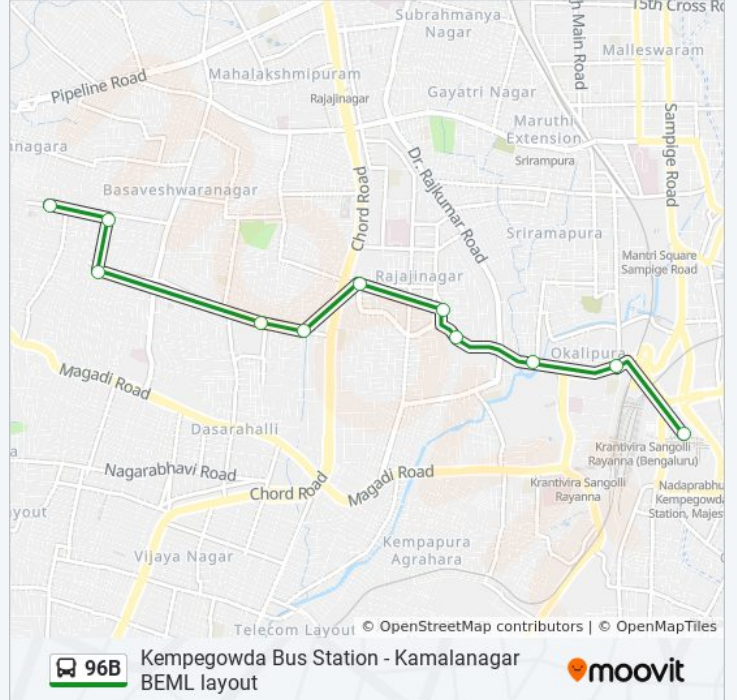

96B bus Info

Direction: Kamalanagar Beml Layout

Stops: 11

Trip Duration: 17 min

Line Summary:

Direction: Kempegowda Bus Station

11 stops

[VIEW LINE SCHEDULE](#)

- Kamalanagara
- Kamalanagara Old Bus Stop
- Basaveshwaranagara New Bus Stand
- Dasarahalli Kere
- Industrial Town Rajajinagara
- Dhobi Ghat Rajajinagara
- Rajajinagara Rama Temple
- Rajajinagara Entrance
- Sujatha Talkies
- Okalipura
- Kempegowda Bus Station

96B bus Time Schedule

Kempegowda Bus Station Route Timetable:

| | |
|-----------|---------------|
| Sunday | 06:35 - 20:05 |
| Monday | 06:35 - 20:05 |
| Tuesday | 06:35 - 20:05 |
| Wednesday | 06:35 - 20:05 |
| Thursday | 06:35 - 20:05 |
| Friday | 06:35 - 20:05 |
| Saturday | 06:35 - 20:05 |

96B bus Info

Direction: Kempegowda Bus Station

Stops: 11

Trip Duration: 13 min

Line Summary:

96B bus time schedules and route maps are available in an offline PDF at moovitapp.com. Use the [Moovit App](#) to see live bus times, train schedule or subway schedule, and step-by-step directions for all public transit in Bengaluru.