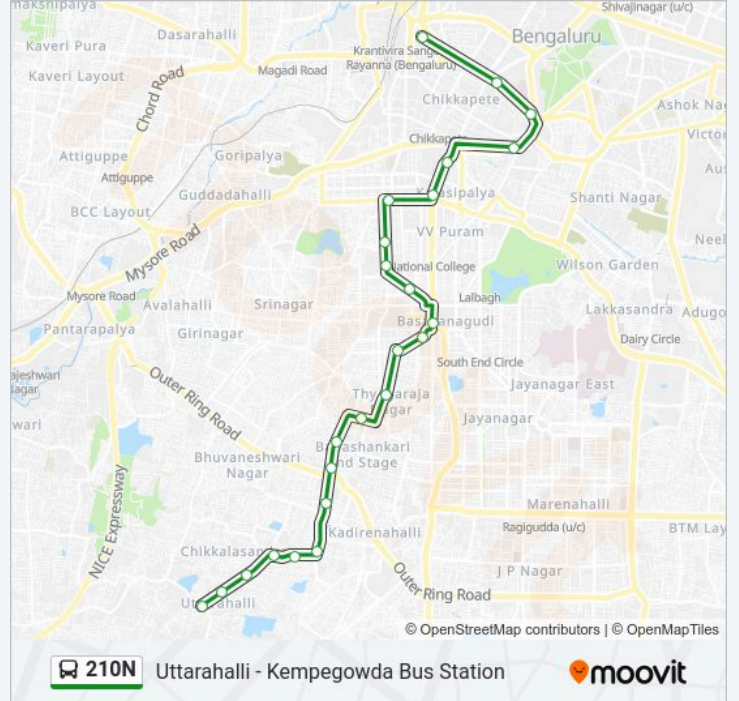

 **210N**

Uttarahalli - Kempegowda Bus Station

Get The App

The 210N bus line (Uttarahalli - Kempegowda Bus Station) has 2 routes. For regular weekdays, their operation hours are: (1) Kempegowda Bus Station: 24 hours(2) Uttarahalli: 24 hours  
Use the Moovit App to find the closest 210N bus station near you and find out when is the next 210N bus arriving.

## 210N bus Time Schedule

Kempegowda Bus Station Route Timetable:

Sunday	24 hours
Monday	24 hours
Tuesday	24 hours
Wednesday	24 hours
Thursday	24 hours
Friday	24 hours
Saturday	24 hours

## 210N bus Info

**Direction:** Kempegowda Bus Station

**Stops:** 24

**Trip Duration:** 30 min

**Line Summary:**

St.Marthas Hospital Corporation

Mysore Bank

Kempegowda Bus Station

### Direction: Uttarahalli

25 stops

[VIEW LINE SCHEDULE](#)

Kempegowda Bus Station

Maharani College

K.R.Circle

Corporation

Town Hall