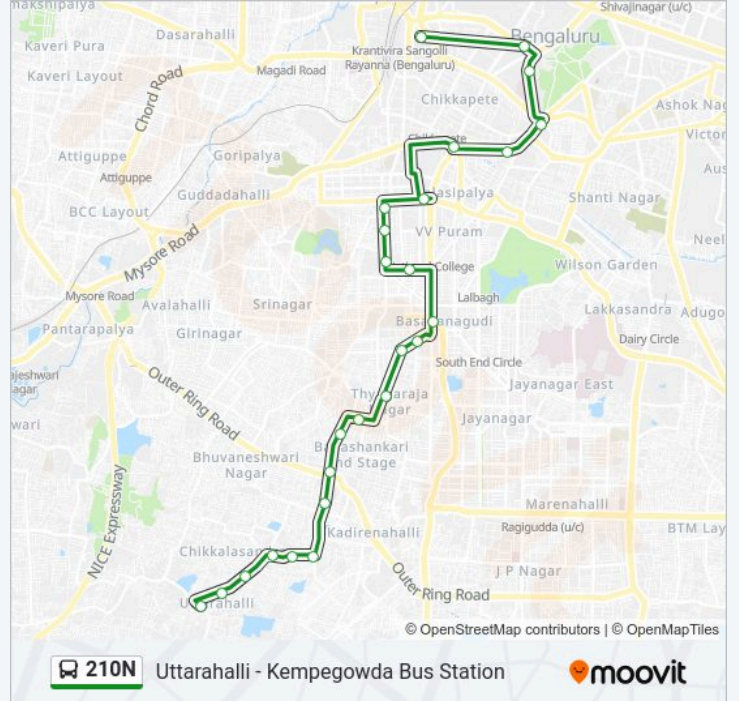

Padmanabha Nagara

Prarthana School

Gowdanapalya

Chikkallasandra Aralimara

Chikkallasandra Bank Colony

K.R.Hospital Uttarahalli

Uttarahalli

210N bus time schedules and route maps are available in an offline PDF at moovitapp.com. Use the Moovit App to see live bus times, train schedule or subway schedule, and step-by-step directions for all public transit in Bengaluru.

© 2024 Moovit - All Rights Reserved