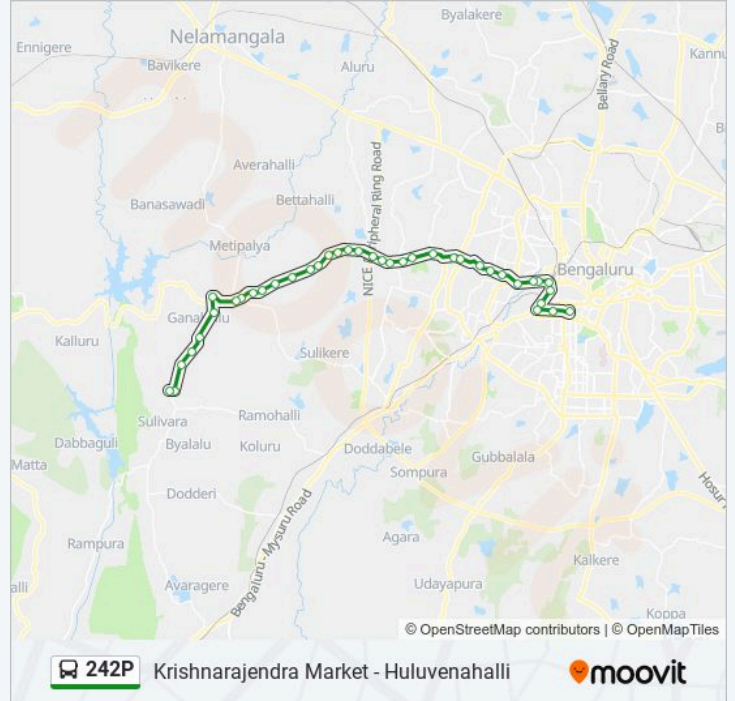

**242P bus Info**

**Direction:** Huluvnahalli

**Stops:** 39

**Trip Duration:** 61 min

**Line Summary:**

Forest Gate

Machohalli Gate

Kadabagere Cross

### Direction: Krishnarajendra Market

39 stops

[VIEW LINE SCHEDULE](#)

Huluvenahalli

Huluvenahalli Gate

Kudusiddanapalya

Jodi Aladamara

Puradapalya Cross