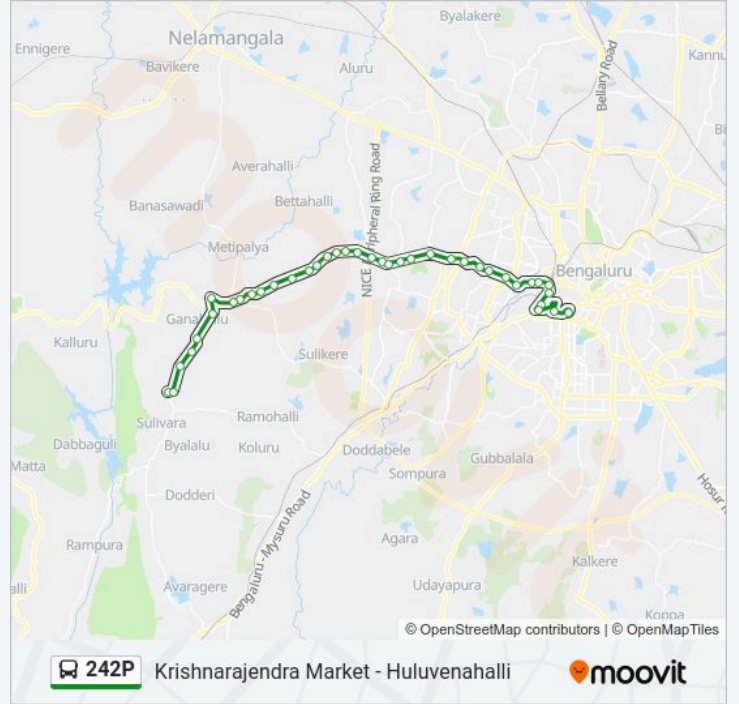

The 242P bus line (Krishnarajendra Market - Huluvnahalli) has 2 routes. For regular weekdays, their operation hours are: (1) Huluvnahalli: 05:35 - 20:30(2) Krishnarajendra Market: 04:20 - 18:50  
Use the Moovit App to find the closest 242P bus station near you and find out when is the next 242P bus arriving.

**242P bus Time Schedule**

Huluvnahalli Route Timetable:

Sunday	05:35 - 20:30
Monday	05:35 - 20:30
Tuesday	05:35 - 20:30
Wednesday	05:35 - 20:30
Thursday	05:35 - 20:30
Friday	05:35 - 20:30
Saturday	05:35 - 20:30

**242P bus Info**

**Direction:** Huluvnahalli

**Stops:** 39

**Trip Duration:** 61 min

**Line Summary:**

Forest Gate

Machohalli Gate

Kadabagere Cross

### 242P bus Info

**Direction:** Krishnarajendra Market

**Stops:** 39

**Trip Duration:** 78 min

**Line Summary:**

Honaganahatti  
Channenahalli  
Hamsa Farm  
Seegehalli Cross  
Kadabagere Cross  
Machohalli Gate  
Forest Gate  
Chikka Gollarahatti  
Gollarahatti  
Kempgowda Nagara  
Byadarahalli  
Anjananagara  
Herohalli Cross  
Sunkadakatte  
Kottigepalya  
Summanahalli  
Kamakshipalya  
K.H.B.Colony  
Agrahara Dasarahalli  
Magadi Road Toll Gate  
10th Cross Magadi Road  
5th Cross Magadi Road  
Hunasemara  
Binny Mill  
Binnypet  
Sirsi Circle  
Rayan Circle  
K.R.Market (Kalasipalya)