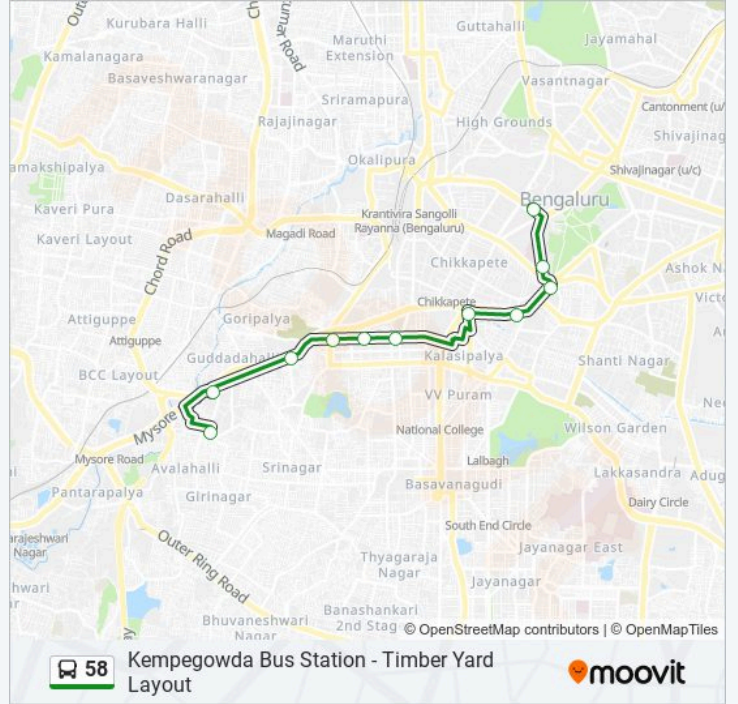

### 58 bus Info

**Direction:** Kempegowda Bus Station

**Stops:** 10

**Trip Duration:** 19 min

**Line Summary:**

### Direction: Timber Yard Layout

11 stops

[VIEW LINE SCHEDULE](#)

- Maharani College
- St Marthas Hospital Corporation
- Corporation
- Town Hall
- K.R.Market
- Rayan Circle
- Water Tank Chamarajapet
- Sirsi Circle
- Mysore Road Toll Gate
- Mysore Road Bus Station
- Timber Yard Layout

### 58 bus Time Schedule

Timber Yard Layout Route Timetable:

Sunday	06:50 - 18:30
Monday	06:50 - 18:30
Tuesday	06:50 - 18:30
Wednesday	06:50 - 18:30
Thursday	06:50 - 18:30
Friday	06:50 - 18:30
Saturday	06:50 - 18:30

### 58 bus Info

**Direction:** Timber Yard Layout

**Stops:** 11

**Trip Duration:** 17 min

**Line Summary:**

58 bus time schedules and route maps are available in an offline PDF at [moovitapp.com](https://moovitapp.com). Use the Moovit App to see live bus times, train schedule or subway schedule, and step-by-step directions for all public transit in Bengaluru.