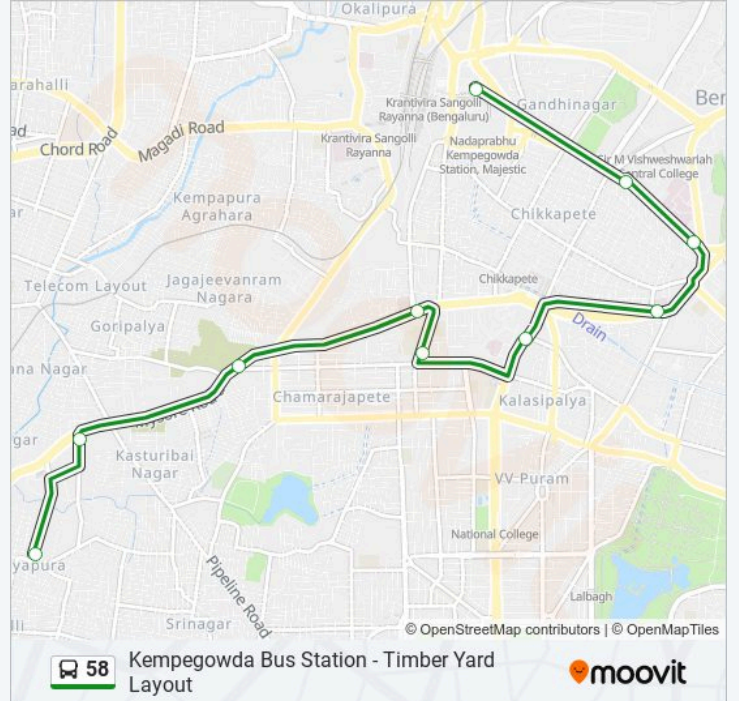

### Direction: Kempegowda Bus Station

10 stops

[VIEW LINE SCHEDULE](#)

Timber Yard Layout

New Guddadahalli

Mysore Circle

Vinayaka Talkies

Rayan Circle

### 58 bus Time Schedule

Kempegowda Bus Station Route Timetable:

Sunday	07:35 - 17:40
Monday	07:35 - 17:40
Tuesday	07:35 - 17:40
Wednesday	07:35 - 17:40
Thursday	07:35 - 17:40
Friday	07:35 - 17:40
Saturday	07:35 - 17:40

### 58 bus Info

**Direction:** Kempegowda Bus Station

**Stops:** 10

**Trip Duration:** 19 min

**Line Summary:**

### Direction: Timber Yard Layout

11 stops

[VIEW LINE SCHEDULE](#)

- Maharani College
- St Marthas Hospital Corporation
- Corporation
- Town Hall
- K.R.Market
- Rayan Circle
- Water Tank Chamarajapet
- Sirsi Circle
- Mysore Road Toll Gate
- Mysore Road Bus Station
- Timber Yard Layout