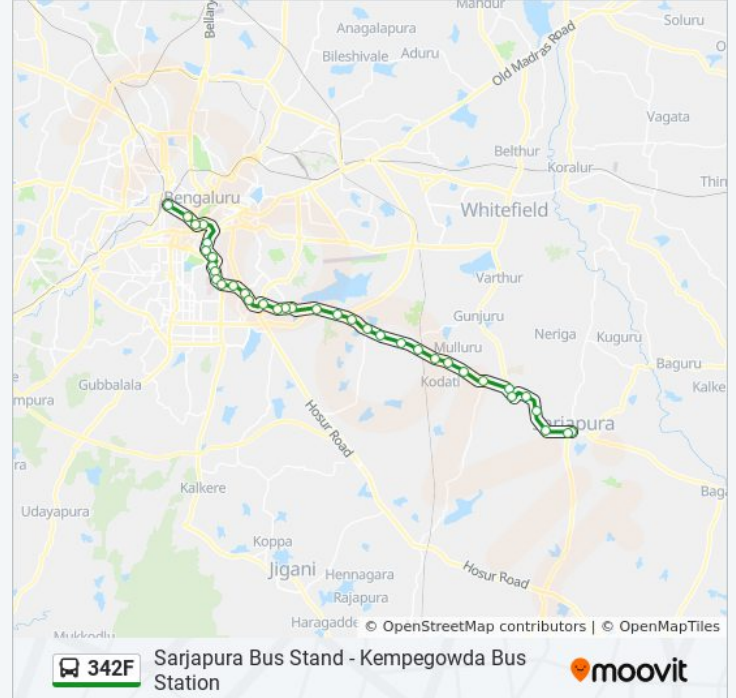

342F bus Info**Direction:** Kempegowda Bus Station**Stops:** 36**Trip Duration:** 65 min**Line Summary:**

Koramangala Water Tank

St Johns Hospital

Hosur Road Junction

Muneshwara Temple

Bengaluru Dairy Circle

Mysore Bank

Kempegowda Bus Station

Direction: Sarjapura Bus Stand

37 stops

[VIEW LINE SCHEDULE](#)

Kempegowda Bus Station

Maharani College

K.R.Circle