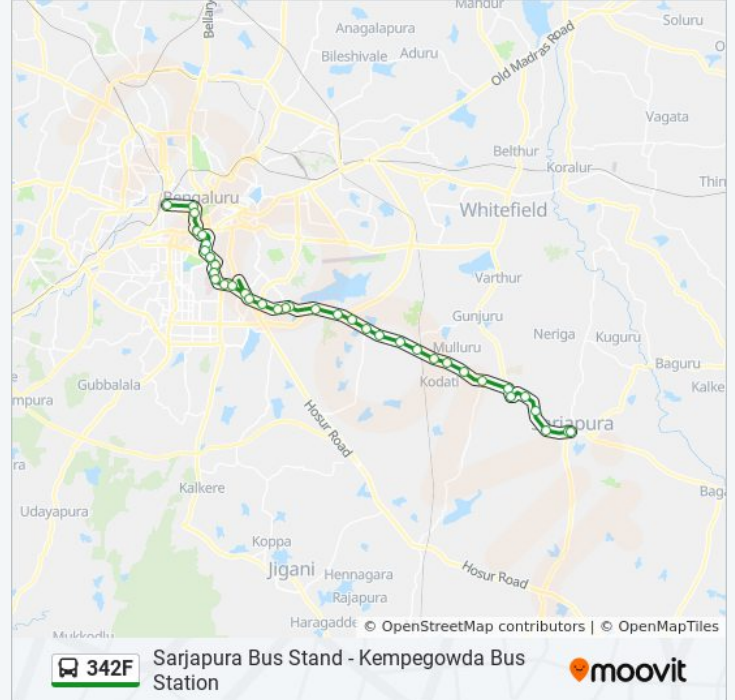

Yamare

Somapura Gate

Sarjapura Circle

Sarjapura

342F bus time schedules and route maps are available in an offline PDF at moovitapp.com. Use the [Moovit App](#) to see live bus times, train schedule or subway schedule, and step-by-step directions for all public transit in Bengaluru.