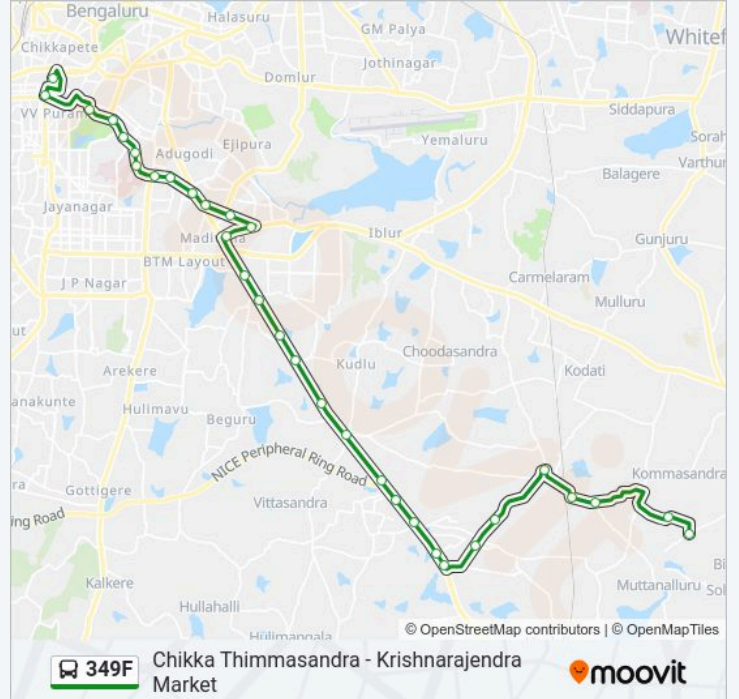

349F bus Info

Direction: Chikka Thimmasandra

Stops: 32

Trip Duration: 59 min

Line Summary:

Konappana Agarhara

Electronic City

Veerasandra

Huskur Gate

Singena Agrahara Cross Fruits Market

Depot 38 Gate

Huskur

Chinthala Madivala Cross

Kaggalipura

Gopasandra

Chikka Thimmasandra

Direction: Krishnarajendra Market

30 stops

[VIEW LINE SCHEDULE](#)

Chikka Thimmasandra

Gopasandra

Kaggalipura

Chinthala Madivala Cross

Huskur