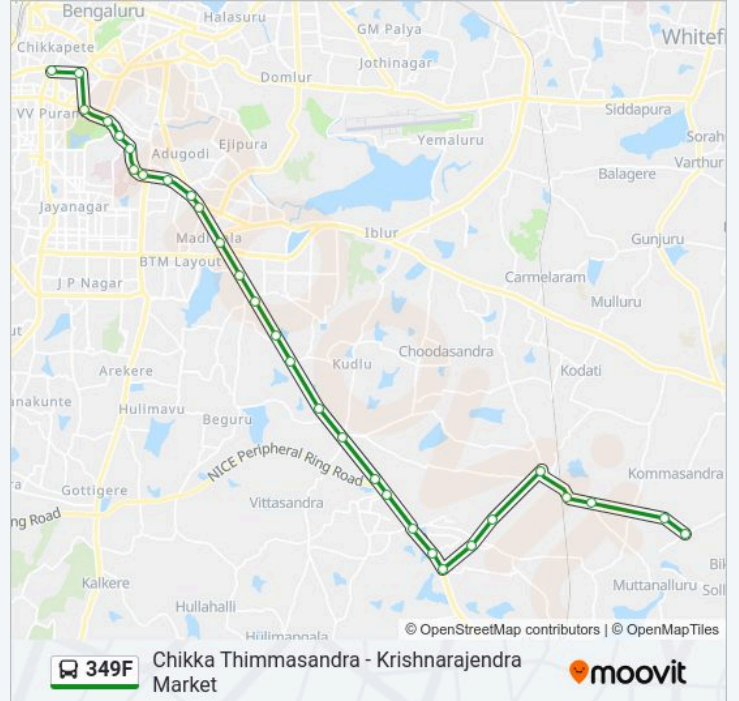

Madiwala

St Johns Hospital

Hosur Road Junction

Muneshwara Temple

Bengaluru Dairy Circle

Nimhans Hospital

Lakkasandra

Wilson Garden 7th Cross

Hop Coms / Lalbagh

Lalbagh Main Gate

Town Hall

Krishnarajendra Market

349F bus time schedules and route maps are available in an offline PDF at moovitapp.com. Use the Moovit App to see live bus times, train schedule or subway schedule, and step-by-step directions for all public transit in Bengaluru.

© 2024 Moovit - All Rights Reserved